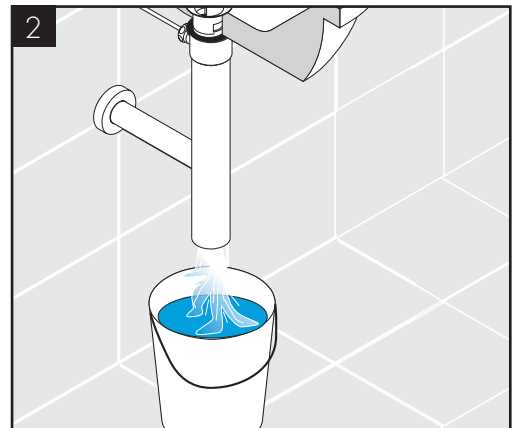

SV / Rengöringsrekommendationer / Garanti / Kontakt
LT / Valymo rekomendacijos / Garantija / Kontaktai
HR / Preporuke za čišćenje / Garancija / Kontakt
RO / Recomandări pentru curățare / Garanție / Contact
EL / Σύσταση καθαρισμού / Εγγύηση / επαφή
SL / Priporočilo za čiščenje / Garancija / Kontakt
ET / Puhastussoovitused / Garanti / Kontakt
LV / Tīrīšanas ieteikumi / Garantija / Kontakti
SR / Preporuke za čišćenje / Garancija / Kontakt
NO / Anbefaling for rengjøring / Garanti / Kontakt
BG / Препоръка за почистване / Гаранция / Контакт
JP / お手入れの方法 / 保証について / ご連絡先
UA / Рекомендації з чищення / Гарантія / контакт
AR / توصيات التنظيف / الضمان / اتصال
TR / Temizleme önerisi / Garanti / Temas
HU / Tisztítási tanácsok / Garancia / érintkezés
HE / המלצות לניקוי / אחריות / איש קשר