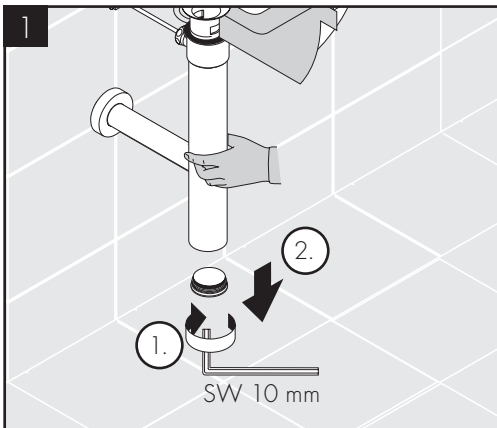

SV / Rengöringsrekommendationer / Garanti / Kontakt
LT / Valymo rekomendacijos / Garantija / Kontaktai
HR / Preporuke za čišćenje / Garancija / Kontakt
RO / Recomandări pentru curățare / Garanție / Contact
EL / Σύσταση καθαρισμού / Εγγύηση / επαφή
SL / Priporočilo za čiščenje / Garancija / Kontakt
ET / Puhastussoovitused / Garanti / Kontakt
LV / Tīrīšanas ieteikumi / Garantija / Kontakti
SR / Preporuke za čišćenje / Garancija / Kontakt
NO / Anbefaling for rengjøring / Garanti / Kontakt
BG / Препоръка за почистване / Гаранция / Контакт
JP / お手入れの方法 / 保証について / ご連絡先
UA / Рекомендації з чищення / Гарантія / контакт
AR / توصيات التنظيف / الضمان / اتصال
TR / Temizleme önerisi / Garanti / Temas
HU / Tisztítási tanácsok / Garancia / érintkezés
HE / המלצות לניקוי / אחריות / איש קשר