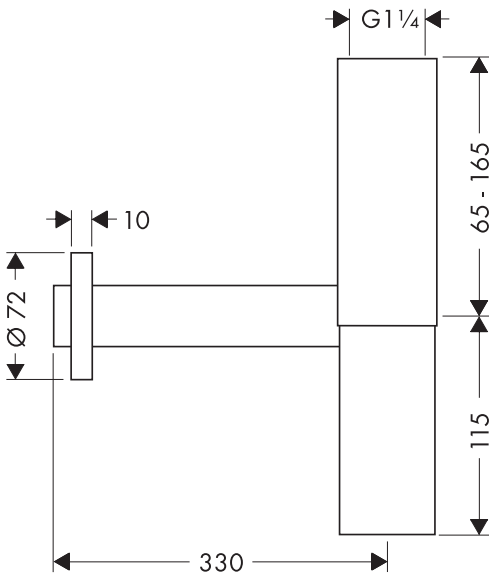

AXOR
51307XXX