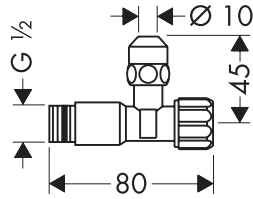

AXOR
51307XXX