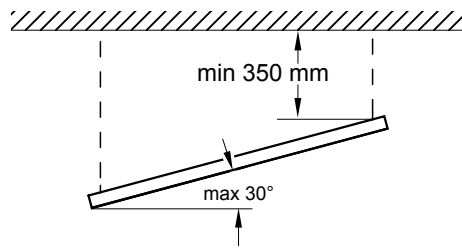

INSTRUCTION

KKH 4 37290004100

- 4x
  M6x30
- 4x
- 4x

Option