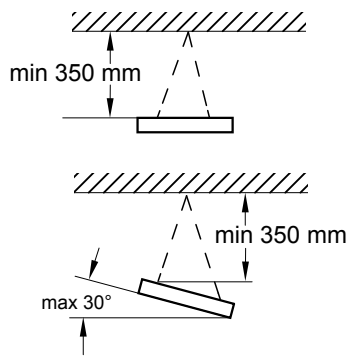

INSTRUCTION

KKH 4 37290004100

- 4x
  M6x30
- 4x
- 4x

Option