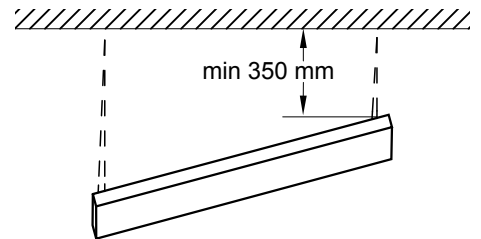

INSTRUCTION

KKH 4 37290004100

- 4x
  M6x30
- 4x
- 4x

Option