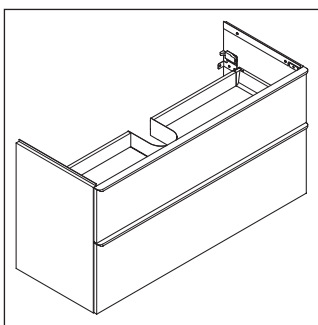

D-Neo

DE 4363

Mounting instructions

ME by Starck # 233610

Instructions for use

The bathroom furniture range complies with the standards and guidelines applicable at the time of delivery and is designed for use in bathrooms. Direct contact with water should be avoided, for example, when showering.