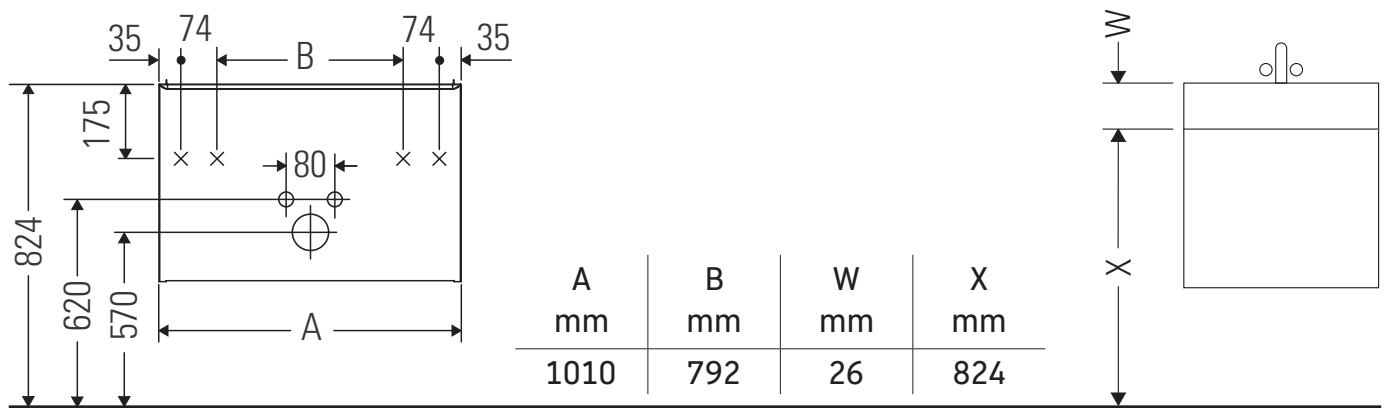

D-Neo

DE 4363

Mounting instructions

ME by Starck # 233610

Instructions for use

The bathroom furniture range complies with the standards and guidelines applicable at the time of delivery and is designed for use in bathrooms. Direct contact with water should be avoided, for example, when showering.