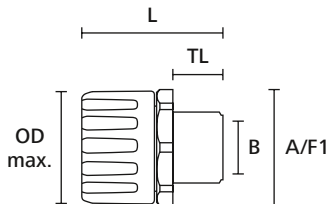

#### HG-S Straight fitting, IP66

Straight external thread.

HelaGuard HG-S Straight, IP66.

<b>MATERIAL</b>	Polyamide 6.6 (PA66)
<b>Operating Temperature</b>	-50 °C to +135 °C
<b>Flammability</b>	UL 94 V2

HelaGuard fitting, straight with fixed external thread

TYPE	Nominal Ø	Thread Size	Min. Bore Size (B)	Outside Ø max (OD max.)	Length (L)	A/F Body (A/F1)	Thread Length (TL)	Pack Cont.	Colour	Article-No.
HG10-S-M12	10	M12	7.5	19	33	19	9	10 pcs.	Black (BK)	166-21000
HG10-S-M16	10	M16	9.5	19	35	19	11	10 pcs.	Black (BK)	166-21020
HG11-S-M12	11	M12	7.5	19	33	19	9	10 pcs.	Black (BK)	166-21021
HG13-S-M12	13	M12	7.5	24	35	23	9	10 pcs.	Black (BK)	166-21022
HG13-S-M16	13	M16	11.0	24	37	23	11	10 pcs.	Black (BK)	166-21001
HG13-S-M20	13	M20	12.5	24	40	23	14	10 pcs.	Black (BK)	166-21023
HG16-S-M16	16	M16	11.0	29	41	28	11	10 pcs.	Black (BK)	166-21002
HG16-S-M20	16	M20	14.5	29	34	28	14	10 pcs.	Black (BK)	166-21003
HG20-S-M20	20	M20	14.5	32	44	30	14	10 pcs.	Black (BK)	166-21025
HG21-S-M20	21	M20	14.5	32	44	30	14	10 pcs.	Black (BK)	166-21004
HG25-S-M25	25	M25	19.5	39	49	37	15	10 pcs.	Black (BK)	166-21026
HG28-S-M25	28	M25	19.5	44	49	42	15	10 pcs.	Black (BK)	166-21005
HG28-S-M32	28	M32	26.5	44	50	42	16	10 pcs.	Black (BK)	166-21027
HG34-S-M32	34	M32	26.5	51	53	49	16	10 pcs.	Black (BK)	166-21006
HG34-S-M40	34	M40	32.5	51	53	49	16	10 pcs.	Black (BK)	166-21028
HG42-S-M40	42	M40	32.5	63	60	60	16	2 pcs.	Black (BK)	166-21007
HG42-S-M50	42	M50	40.5	63	60	60	16	2 pcs.	Black (BK)	166-21029
HG54-S-M50	54	M50	42.0	76	65	73	16	2 pcs.	Black (BK)	166-21008
HG54-S-M63	54	M63	53.0	76	65	73	16	2 pcs.	Black (BK)	166-21030
HG67-S-M63	67	M63	56.0	90	70	87	16	1 pc.	Black (BK)	166-21009

All dimensions in mm. Subject to technical changes.  
Colour grey available on request. Minimum Order Quantity (MOQ) may differ from package content.

For product specific approvals and specifications please refer to the Appendix.