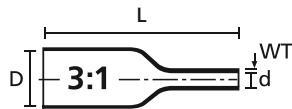

Shrinkable markers "Ladder Style", thermal transfer

TULT DS – 3:1 Military and Electronics "Ladder Style"

TYPE	Supplied Ø D min.	Recov. Ø d max.	Length (L)	Wall (WT)	Pack Cont.	Colour	Article-No.
TULT3-1DS-2x25WH	3.0	1.0	25.0	0.56	2,000 pcs.	White (WH)	553-71008
TULT3-1DS-2x25YE	3.0	1.0	25.0	0.56	2,000 pcs.	Yellow (YE)	553-71009
TULT3-1DS-1x50WH	3.0	1.0	50.0	0.56	1,000 pcs.	White (WH)	553-71006
TULT3-1DS-1x50YE	3.0	1.0	50.0	0.56	1,000 pcs.	Yellow (YE)	553-71007
TULT4.8-1.6DS-2x25WH	4.8	1.6	25.0	0.56	2,000 pcs.	White (WH)	553-71014
TULT4.8-1.6DS-2x25YE	4.8	1.6	25.0	0.56	2,000 pcs.	Yellow (YE)	553-71015
TULT4.8-1.6DS-1x50WH	4.8	1.6	50.0	0.56	1,000 pcs.	White (WH)	553-71012
TULT4.8-1.6DS-1x50YE	4.8	1.6	50.0	0.56	1,000 pcs.	Yellow (YE)	553-71013
TULT6-2DS-2x25WH	6.0	2.0	25.0	0.64	2,000 pcs.	White (WH)	553-71020
TULT6-2DS-2x25YE	6.0	2.0	25.0	0.64	2,000 pcs.	Yellow (YE)	553-71021
TULT6-2DS-1x50WH	6.0	2.0	50.0	0.64	1,000 pcs.	White (WH)	553-71018
TULT6-2DS-1x50YE	6.0	2.0	50.0	0.64	1,000 pcs.	Yellow (YE)	553-71019
TULT9-3DS-2x25WH	9.0	3.0	25.0	0.64	1,000 pcs.	White (WH)	553-71026
TULT9-3DS-2x25YE	9.0	3.0	25.0	0.64	1,000 pcs.	Yellow (YE)	553-71027
TULT9-3DS-1x50WH	9.0	3.0	50.0	0.64	500 pcs.	White (WH)	553-71024
TULT9-3DS-1x50YE	9.0	3.0	50.0	0.64	500 pcs.	Yellow (YE)	553-71025
TULT12-4DS-2x25WH	12.0	4.0	25.0	0.68	1,000 pcs.	White (WH)	553-71032
TULT12-4DS-2x25YE	12.0	4.0	25.0	0.68	1,000 pcs.	Yellow (YE)	553-71033
TULT12-4DS-1x50WH	12.0	4.0	50.0	0.68	500 pcs.	White (WH)	553-71030
TULT12-4DS-1x50YE	12.0	4.0	50.0	0.68	500 pcs.	Yellow (YE)	553-71031
TULT18-6DS-2x25WH	18.0	6.0	25.0	0.90	1,000 pcs.	White (WH)	553-71038
TULT18-6DS-2x25YE	18.0	6.0	25.0	0.90	1,000 pcs.	Yellow (YE)	553-71039
TULT18-6DS-1x50WH	18.0	6.0	50.0	0.90	500 pcs.	White (WH)	553-71036
TULT18-6DS-1x50YE	18.0	6.0	50.0	0.90	500 pcs.	Yellow (YE)	553-71037
TULT24-8DS-2x25WH	24.0	8.0	25.0	1.08	500 pcs.	White (WH)	553-71044
TULT24-8DS-2x25YE	24.0	8.0	25.0	1.08	500 pcs.	Yellow (YE)	553-71045
TULT24-8DS-1x50WH	24.0	8.0	50.0	1.08	250 pcs.	White (WH)	553-71042
TULT24-8DS-1x50YE	24.0	8.0	50.0	1.08	250 pcs.	Yellow (YE)	553-71043
TULT39-13DS-2x25WH	39.0	13.0	25.0	1.08	500 pcs.	White (WH)	553-71050
TULT39-13DS-2x25YE	39.0	13.0	25.0	1.08	500 pcs.	Yellow (YE)	553-71051
TULT39-13DS-1x50WH	39.0	13.0	50.0	1.08	250 pcs.	White (WH)	553-71048
TULT39-13DS-1x50YE	39.0	13.0	50.0	1.08	250 pcs.	Yellow (YE)	553-71049

All dimensions in mm. Subject to technical changes.
Minimum Order Quantity (MOQ) may differ from package content.