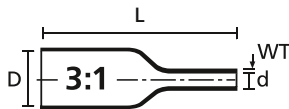

#### Features and benefits

- Shrink ratio 3:1
- 50 mm, 25 mm and 16 mm pre-cut marker options as standard, other lengths available on request
- Available in white or yellow
- Good mechanical strength and resistance to organic solvents and chemicals
- Highly flexible
- Delivery in convenient storage boxes

TULT DS – shrinkable markers for military and electronics industry.

TULT DS – shrinkable markers with good mechanical strength for a wide range of applications.

For size matrix please refer to page 452.

RoHS

TYPE	Supplied Ø D min.	Recov. Ø d max.	Length (L)	Wall (WT)	Pack Cont.	Colour	Article-No.
TULT2.4-0.8DS-2x25WH	2.4	0.8	25.0	0.53	2,000 pcs.	White (WH)	553-71002
TULT2.4-0.8DS-2x25YE	2.4	0.8	25.0	0.53	2,000 pcs.	Yellow (YE)	553-71003
TULT2.4-0.8DS-1x50WH	2.4	0.8	50.0	0.53	1,000 pcs.	White (WH)	553-71000
TULT2.4-0.8DS-1x50YE	2.4	0.8	50.0	0.53	1,000 pcs.	Yellow (YE)	553-71001