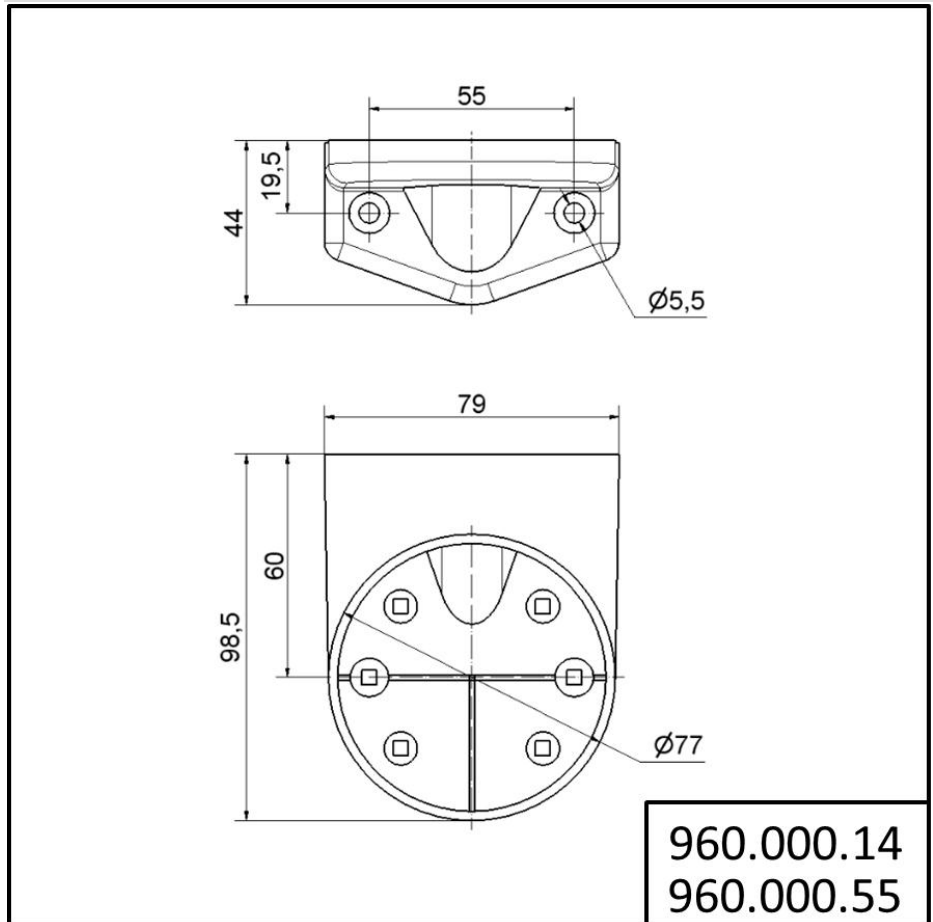

Systems for optimising production / Accessories
Bracket concealed cable entry GY

DRAWING

! For additional installation and mounting information, refer to the appropriate user guide at www.werma.com. This printed copy is for information only and is subject to alteration.