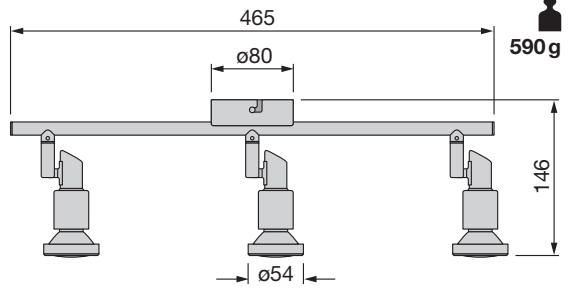

LED SPOT

	EAN	W	lm	K	V~	Hz
LED SPOT GR 3W 230V 8X1	4058075260801	3	240	2700	220-240	50/60
LED SPOT GR 2X3W 230V 8X1	4058075260788	2x3	480	2700	220-240	50/60
LED SPOT GR 3X3W 230V 8X1	4058075260825	3x3	720	2700	220-240	50/60
LED SPOT GR 4X3W 230V 8X1	4058075260849	4x3	960	2700	220-240	50/60
LED SPOT GR 6X3W 230V 8X1	4058075260863	6x3	1440	2700	220-240	50/60

LED SPOT 1x3W/2x3W
3x3W/4x3W

LED SPOT 6x3W

LED SPOT 1x3W

LED SPOT 4x3W

LED SPOT 2x3W

LED SPOT 3x3W

LED SPOT 6x3W

LED SPOT 6x3W