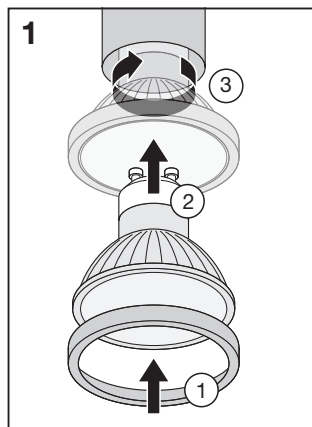

LED SPOT

	EAN	W	lm	K	V~	Hz
LED SPOT GR 3W 230V 8X1	4058075260801	3	240	2700	220-240	50/60
LED SPOT GR 2X3W 230V 8X1	4058075260788	2x3	480	2700	220-240	50/60
LED SPOT GR 3X3W 230V 8X1	4058075260825	3x3	720	2700	220-240	50/60
LED SPOT GR 4X3W 230V 8X1	4058075260849	4x3	960	2700	220-240	50/60
LED SPOT GR 6X3W 230V 8X1	4058075260863	6x3	1440	2700	220-240	50/60

LED SPOT 1x3W/2x3W
3x3W/4x3W

LED SPOT 6x3W

LED SPOT 1x3W

LED SPOT 4x3W

LED SPOT 2x3W

LED SPOT 3x3W

LED SPOT 6x3W

LED SPOT 6x3W