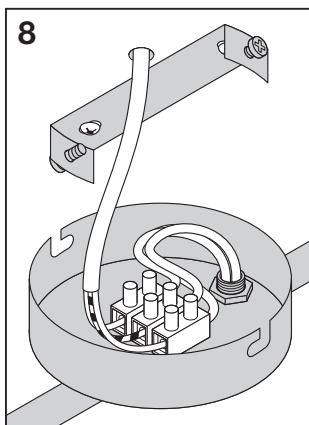

LED SPOT

	EAN	W	lm	K	V~	Hz
LED SPOT GR 3W 230V 8X1	4058075260801	3	240	2700	220-240	50/60
LED SPOT GR 2X3W 230V 8X1	4058075260788	2x3	480	2700	220-240	50/60
LED SPOT GR 3X3W 230V 8X1	4058075260825	3x3	720	2700	220-240	50/60
LED SPOT GR 4X3W 230V 8X1	4058075260849	4x3	960	2700	220-240	50/60
LED SPOT GR 6X3W 230V 8X1	4058075260863	6x3	1440	2700	220-240	50/60

LED SPOT 1x3W/2x3W
3x3W/4x3W

LED SPOT 6x3W

LED SPOT 1x3W

LED SPOT 4x3W

LED SPOT 2x3W

LED SPOT 3x3W

LED SPOT 6x3W

LED SPOT 6x3W