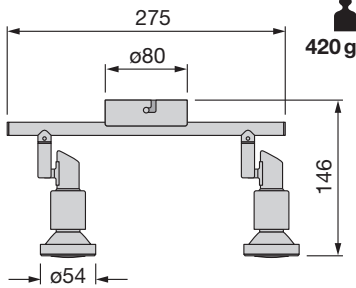

LED SPOT

	EAN	W	lm	K	V~	Hz
LED SPOT GR 3W 230V 8X1	4058075260801	3	240	2700	220-240	50/60
LED SPOT GR 2X3W 230V 8X1	4058075260788	2x3	480	2700	220-240	50/60
LED SPOT GR 3X3W 230V 8X1	4058075260825	3x3	720	2700	220-240	50/60
LED SPOT GR 4X3W 230V 8X1	4058075260849	4x3	960	2700	220-240	50/60
LED SPOT GR 6X3W 230V 8X1	4058075260863	6x3	1440	2700	220-240	50/60

LED SPOT 1x3W/2x3W
3x3W/4x3W

LED SPOT 6x3W

LED SPOT 1x3W

LED SPOT 4x3W

LED SPOT 2x3W

LED SPOT 3x3W

LED SPOT 6x3W

LED SPOT 6x3W