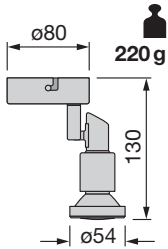

LED SPOT

	EAN	W	lm	K	V~	Hz
LED SPOT GR 3W 230V 8X1	4058075260801	3	240	2700	220-240	50/60
LED SPOT GR 2X3W 230V 8X1	4058075260788	2x3	480	2700	220-240	50/60
LED SPOT GR 3X3W 230V 8X1	4058075260825	3x3	720	2700	220-240	50/60
LED SPOT GR 4X3W 230V 8X1	4058075260849	4x3	960	2700	220-240	50/60
LED SPOT GR 6X3W 230V 8X1	4058075260863	6x3	1440	2700	220-240	50/60

LED SPOT 1x3W/2x3W
3x3W/4x3W

LED SPOT 6x3W

LED SPOT 1x3W

LED SPOT 4x3W

LED SPOT 2x3W

LED SPOT 3x3W

LED SPOT 6x3W

LED SPOT 6x3W