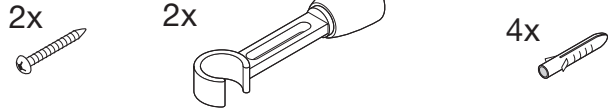

LED SPOT

	EAN	W	lm	K	V~	Hz
LED SPOT GR 3W 230V 8X1	4058075260801	3	240	2700	220-240	50/60
LED SPOT GR 2X3W 230V 8X1	4058075260788	2x3	480	2700	220-240	50/60
LED SPOT GR 3X3W 230V 8X1	4058075260825	3x3	720	2700	220-240	50/60
LED SPOT GR 4X3W 230V 8X1	4058075260849	4x3	960	2700	220-240	50/60
LED SPOT GR 6X3W 230V 8X1	4058075260863	6x3	1440	2700	220-240	50/60

LED SPOT 1x3W/2x3W
3x3W/4x3W

LED SPOT 6x3W

LED SPOT 1x3W

LED SPOT 4x3W

LED SPOT 2x3W

LED SPOT 3x3W

LED SPOT 6x3W

LED SPOT 6x3W