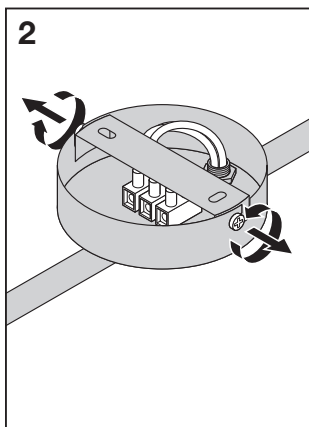

LED SPOT

	EAN	W	lm	K	V~	Hz
LED SPOT GR 3W 230V 8X1	4058075260801	3	240	2700	220-240	50/60
LED SPOT GR 2X3W 230V 8X1	4058075260788	2x3	480	2700	220-240	50/60
LED SPOT GR 3X3W 230V 8X1	4058075260825	3x3	720	2700	220-240	50/60
LED SPOT GR 4X3W 230V 8X1	4058075260849	4x3	960	2700	220-240	50/60
LED SPOT GR 6X3W 230V 8X1	4058075260863	6x3	1440	2700	220-240	50/60

LED SPOT 1x3W/2x3W
3x3W/4x3W

LED SPOT 6x3W

LED SPOT 1x3W

LED SPOT 4x3W

LED SPOT 2x3W

LED SPOT 3x3W

LED SPOT 6x3W

LED SPOT 6x3W