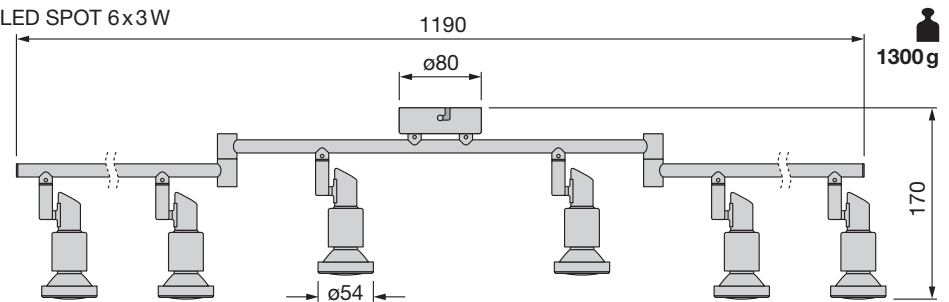

LED SPOT

	EAN	W	lm	K	V~	Hz
LED SPOT GR 3W 230V 8X1	4058075260801	3	240	2700	220-240	50/60
LED SPOT GR 2X3W 230V 8X1	4058075260788	2x3	480	2700	220-240	50/60
LED SPOT GR 3X3W 230V 8X1	4058075260825	3x3	720	2700	220-240	50/60
LED SPOT GR 4X3W 230V 8X1	4058075260849	4x3	960	2700	220-240	50/60
LED SPOT GR 6X3W 230V 8X1	4058075260863	6x3	1440	2700	220-240	50/60

LED SPOT 1x3W/2x3W
3x3W/4x3W

LED SPOT 6x3W

LED SPOT 1x3W

LED SPOT 4x3W

LED SPOT 2x3W

LED SPOT 3x3W

LED SPOT 6x3W

LED SPOT 6x3W