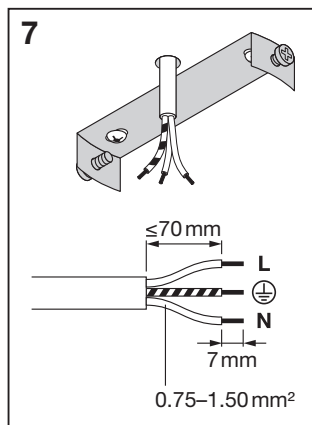

LED SPOT

	EAN	W	lm	K	V~	Hz
LED SPOT GR 3W 230V 8X1	4058075260801	3	240	2700	220-240	50/60
LED SPOT GR 2X3W 230V 8X1	4058075260788	2x3	480	2700	220-240	50/60
LED SPOT GR 3X3W 230V 8X1	4058075260825	3x3	720	2700	220-240	50/60
LED SPOT GR 4X3W 230V 8X1	4058075260849	4x3	960	2700	220-240	50/60
LED SPOT GR 6X3W 230V 8X1	4058075260863	6x3	1440	2700	220-240	50/60

LED SPOT 1x3W/2x3W
3x3W/4x3W

LED SPOT 6x3W

LED SPOT 1x3W

LED SPOT 4x3W

LED SPOT 2x3W

LED SPOT 3x3W

LED SPOT 6x3W

LED SPOT 6x3W