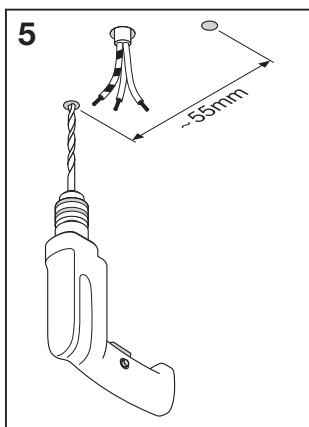

LED SPOT

	EAN	W	lm	K	V~	Hz
LED SPOT GR 3W 230V 8X1	4058075260801	3	240	2700	220-240	50/60
LED SPOT GR 2X3W 230V 8X1	4058075260788	2x3	480	2700	220-240	50/60
LED SPOT GR 3X3W 230V 8X1	4058075260825	3x3	720	2700	220-240	50/60
LED SPOT GR 4X3W 230V 8X1	4058075260849	4x3	960	2700	220-240	50/60
LED SPOT GR 6X3W 230V 8X1	4058075260863	6x3	1440	2700	220-240	50/60

LED SPOT 1x3W/2x3W
3x3W/4x3W

LED SPOT 6x3W

LED SPOT 1x3W

LED SPOT 4x3W

LED SPOT 2x3W

LED SPOT 3x3W

LED SPOT 6x3W

LED SPOT 6x3W