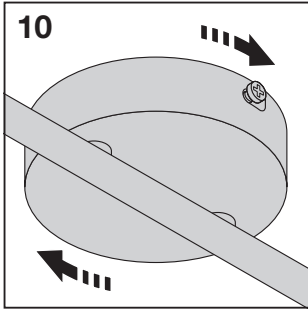

LED SPOT

	EAN	W	lm	K	V~	Hz
LED SPOT GR 3W 230V 8X1	4058075260801	3	240	2700	220-240	50/60
LED SPOT GR 2X3W 230V 8X1	4058075260788	2x3	480	2700	220-240	50/60
LED SPOT GR 3X3W 230V 8X1	4058075260825	3x3	720	2700	220-240	50/60
LED SPOT GR 4X3W 230V 8X1	4058075260849	4x3	960	2700	220-240	50/60
LED SPOT GR 6X3W 230V 8X1	4058075260863	6x3	1440	2700	220-240	50/60

LED SPOT 1x3W/2x3W
3x3W/4x3W

LED SPOT 6x3W

LED SPOT 1x3W

LED SPOT 4x3W

LED SPOT 2x3W

LED SPOT 3x3W

LED SPOT 6x3W

LED SPOT 6x3W