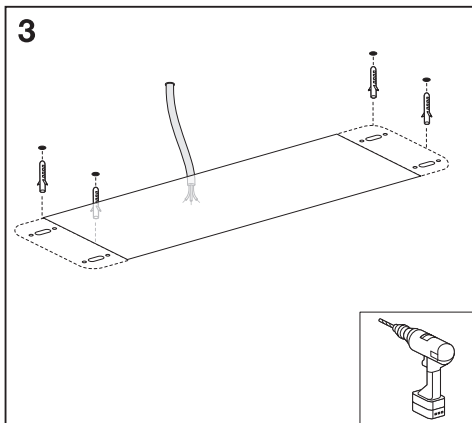

LED OFFICE LINE

	EAN	W	lm	K	Temp. (°C)	V~	mA	Hz	DF	
LED OFFICE LINE 0.6 25W/840	4058075271463	25	2500	4000	-20...+40	220-240	120	50/60	>0.9	0.8 kg
LED OFFICE LINE 1.2 48W/840	4058075271487	48	4800	4000	-20...+40	220-240	220	50/60	>0.9	1.4 kg