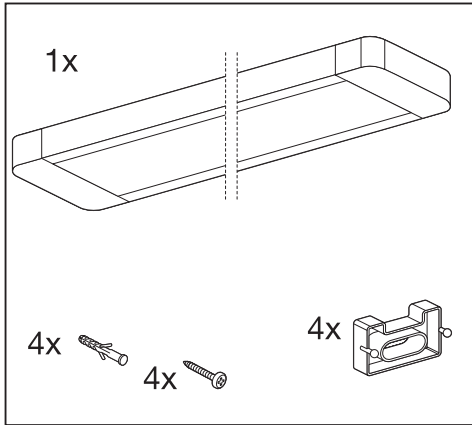

LED OFFICE LINE

	EAN	W	lm	K	Temp. (°C)	V~	mA	Hz	DF	
LED OFFICE LINE 0.6 25W/840	4058075271463	25	2500	4000	-20...+40	220-240	120	50/60	>0.9	0.8 kg
LED OFFICE LINE 1.2 48W/840	4058075271487	48	4800	4000	-20...+40	220-240	220	50/60	>0.9	1.4 kg