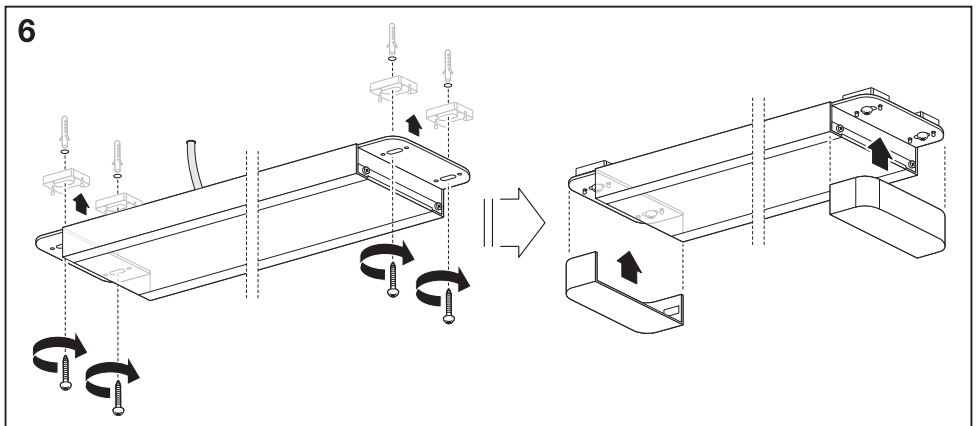

LED OFFICE LINE

	EAN	W	lm	K	Temp. (°C)	V~	mA	Hz	DF	
LED OFFICE LINE 0.6 25W/840	4058075271463	25	2500	4000	-20...+40	220-240	120	50/60	>0.9	0.8 kg
LED OFFICE LINE 1.2 48W/840	4058075271487	48	4800	4000	-20...+40	220-240	220	50/60	>0.9	1.4 kg