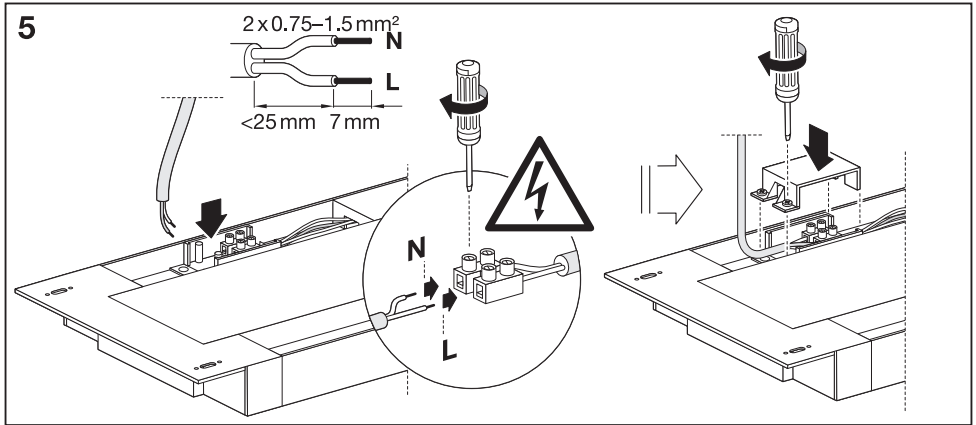

LED OFFICE LINE

	EAN	W	lm	K	Temp. (°C)	V~	mA	Hz	DF	
LED OFFICE LINE 0.6 25W/840	4058075271463	25	2500	4000	-20...+40	220-240	120	50/60	>0.9	0.8 kg
LED OFFICE LINE 1.2 48W/840	4058075271487	48	4800	4000	-20...+40	220-240	220	50/60	>0.9	1.4 kg