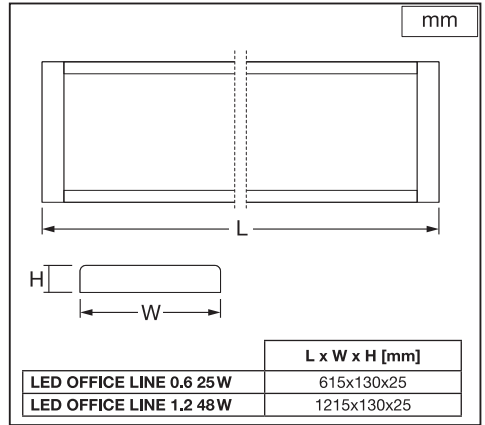

LED OFFICE LINE

	EAN	W	lm	K	Temp. (°C)	V~	mA	Hz	DF	
LED OFFICE LINE 0.6 25W/840	4058075271463	25	2500	4000	-20...+40	220-240	120	50/60	>0.9	0.8 kg
LED OFFICE LINE 1.2 48W/840	4058075271487	48	4800	4000	-20...+40	220-240	220	50/60	>0.9	1.4 kg

	EAN	This product contains a light source of energy efficiency class	Contained Light Source
LED OFFICE LINE 0.6 25W/840	4058075271463	D	
LED OFFICE LINE 1.2 48W/840	4058075271487	D	

C10449057
11121822
31.08.2021