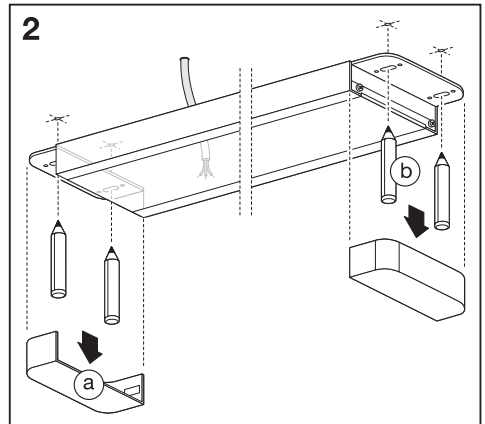

LED OFFICE LINE

	EAN	W	lm	K	Temp. (°C)	V~	mA	Hz	DF	
LED OFFICE LINE 0.6 25W/840	4058075271463	25	2500	4000	-20...+40	220-240	120	50/60	>0.9	0.8 kg
LED OFFICE LINE 1.2 48W/840	4058075271487	48	4800	4000	-20...+40	220-240	220	50/60	>0.9	1.4 kg