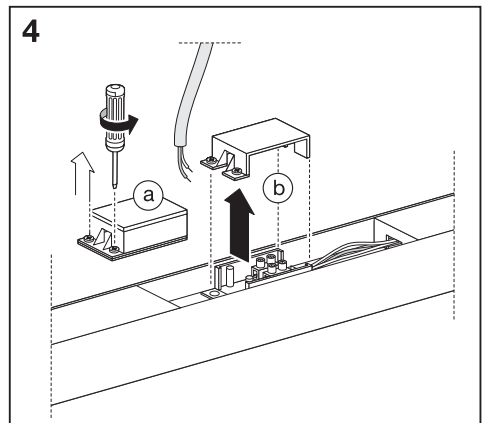

LED OFFICE LINE

	EAN	W	lm	K	Temp. (°C)	V~	mA	Hz	DF	
LED OFFICE LINE 0.6 25W/840	4058075271463	25	2500	4000	-20...+40	220-240	120	50/60	>0.9	0.8 kg
LED OFFICE LINE 1.2 48W/840	4058075271487	48	4800	4000	-20...+40	220-240	220	50/60	>0.9	1.4 kg