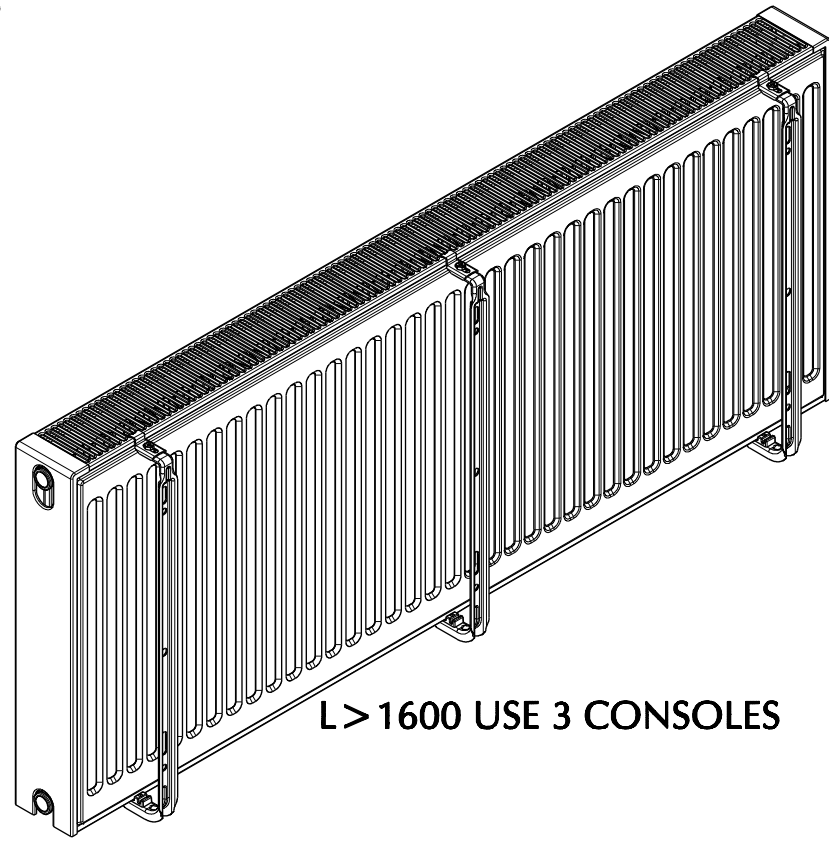

L <= 1500 USE 2 CONSOLES