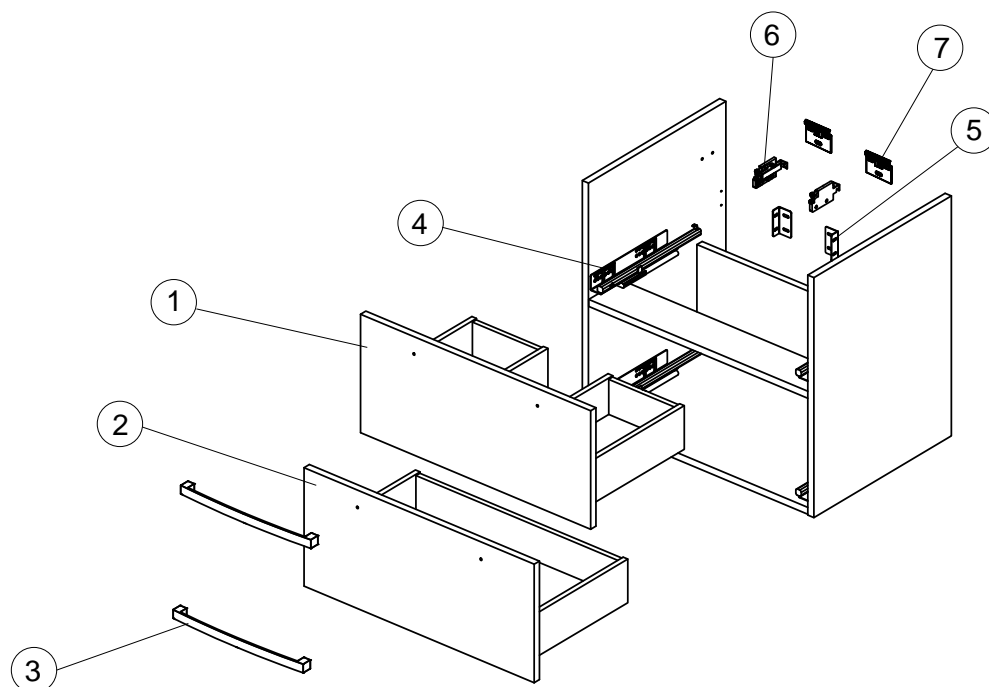

Spare parts

Basin unit 60 2 drawers

Item	Description	Colour/Finish	Code No.	Quantity
1	Upper Drawer 60	WG - White SG- Gray OS-OAK	EF020WG EF020SG EF020OS	1
2	Lower Drawer 60	WG - White SG - Gray OS-OAK	EF021WG EF021SG EF021OS	1
3	Handle + screws		EF02267	1
4	Set Runner hettich		EF02367	Pair
5	L -Bracket support		EF02467	1
6	Set Scarpi Hanging Bracket		EF02567	Pair
7	Wall Hanging Bracket		EF02667	2