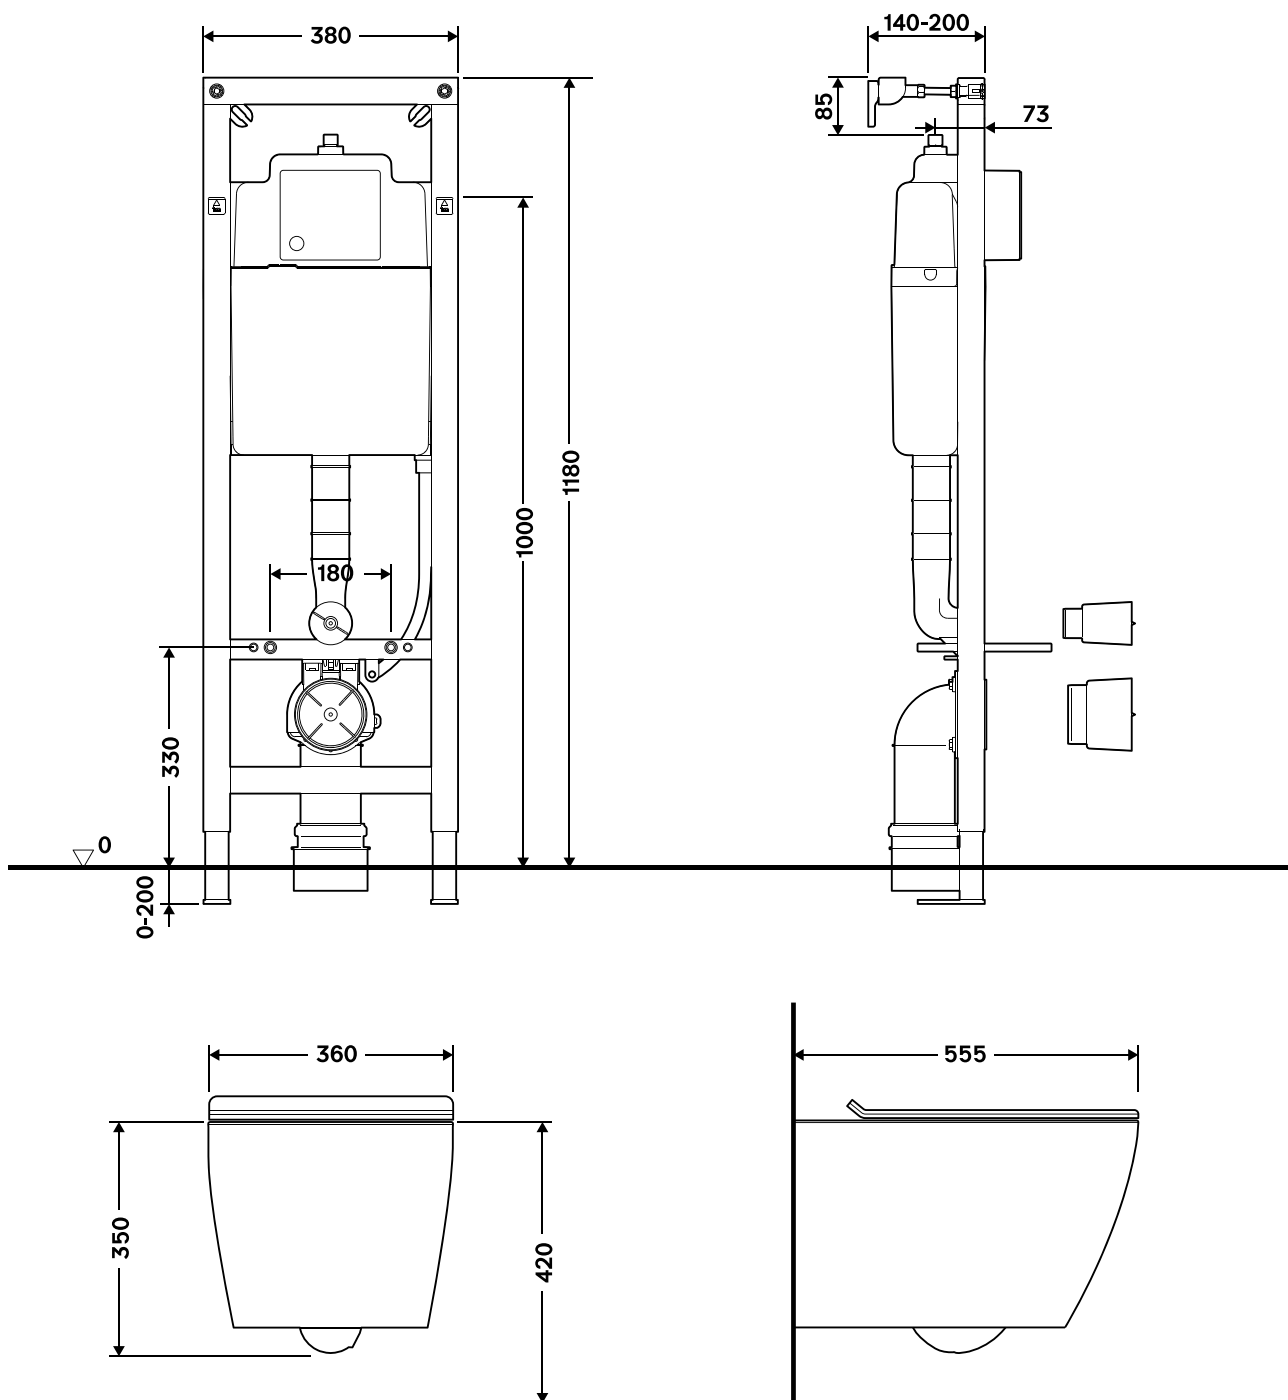

T5 Toilet pack Premium

Black
sensor plate
6055700238

White
sensor plate
6055700201

We reserve the right to make technical improvements and enhance the appearance of the products shown.
Technische Verbesserungen und optische Veränderungen an den abgebildeten Produkten behalten wir uns vor.
Nous nous réservons le droit d'apporter des améliorations techniques et de modifier l'apparence visuelle des produits présentés.
Technische verbeteringen en optische wijzigingen ten opzichte van de afgebeelde producten voorbehouden.
Con riserva di apportare modifiche tecniche.
Nos reservamos el derecho de realizar modificaciones técnicas y de aspecto de los productos representados.
Reservamo-nos o direito de efectuar melhorias técnicas e alterações visuais que beneficiem os produtos apresentados.