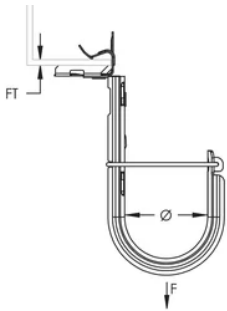

Finish: Pregalvanized; nVent CADDY Armour

Diameter: 25 mm

Area: 690 mm²

Cable Capacity, Cat 5e: 20

Cable Capacity, Cat 6: 15

Cable Capacity, Cat 6A: 10

Flange Thickness: 8 – 14 mm

Static Load: 270 N

ADDITIONAL PRODUCT DETAILS

Non-continuous supports may not exceed spacing of 5' (1.5 m) per TIA 569-C.9.7 and EN 50174-2.

Cable capacity is calculated based on a 70% fill rate.

DIAGRAMS

WAARSCHUWING

Producten van nVent moeten worden geïnstalleerd en gebruikt op de manier zoals is aangegeven in de nVent productinformatiebladen en trainingsmaterialen. Instruction sheets are available at www.nvent.com and from your nVent customer service representative. Door onjuist installeren, verkeerd gebruik, verkeerde toepassing of enige andere handeling in strijd met de instructies en waarschuwingen van nVent kan het product mogelijk niet correct werken, ernstig of fataal letsel en materiële schade veroorzaken en/of uw garantie ongeldig maken.