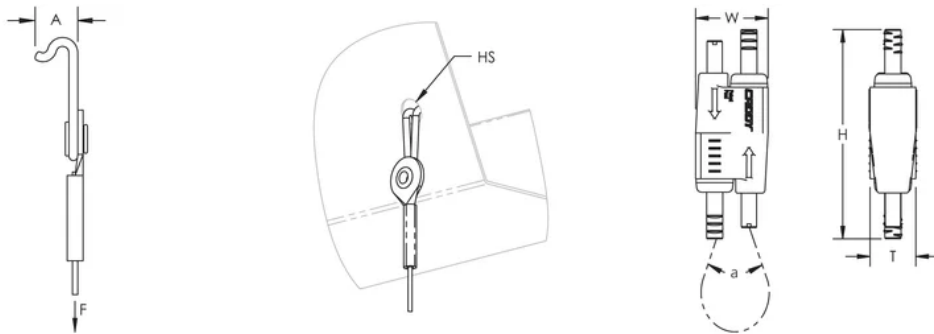

Wire Rope Length: 5m

Roof Decking Sheet Thickness: Max. 1,5 mm

A: 9,2 mm

Hole Size (HS): 8 mm

Static Load (F): 440N

Height (H): 55 mm

Width (W): 19 mm

Thickness (T): 12,5 mm

Angle (a): 90 ° Max

ADDITIONAL PRODUCT DETAILS

De opgegeven belasting is enkel van toepassing indien tevens het draagvermogen van de dakplaat voldoet.

Controleer bij de fabrikant de aanbevolen belastingcapaciteit.

DIAGRAMS

WAARSCHUWING

Producten van nVent moeten worden geïnstalleerd en gebruikt op de manier zoals is aangegeven in de nVent productinformatiebladen en trainingsmaterialen. U kunt de productinformatiebladen downloaden van www.nvent.com of opvragen bij uw nVent-klantenservice. Door onjuist installeren, verkeerd gebruik, verkeerde toepassing of enige andere handeling in strijd met de instructies en waarschuwingen van nVent kan het product mogelijk niet correct werken, ernstig of fataal letsel en materiële schade veroorzaken en/of uw garantie ongeldig maken.