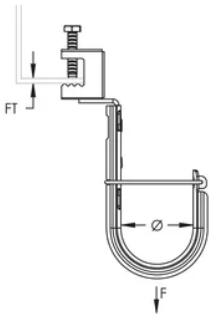

Finish: Pregalvanized; nVent CADDY Armour

Diameter: 33,3 mm

Area: 1174 mm²

Cable Capacity, Cat 5e: 50

Cable Capacity, Cat 6: 40

Cable Capacity, Cat 6A: 25

Flange Thickness: 16 mm max

Static Load: 270 N

ADDITIONAL PRODUCT DETAILS

Non-continuous supports may not exceed spacing of 5' (1.5 m) per TIA 569-C.9.7 and EN 50174-2.

Cable capacity is calculated based on a 70% fill rate.

DIAGRAMS

WAARSCHUWING

Producten van nVent moeten worden geïnstalleerd en gebruikt op de manier zoals is aangegeven in de nVent productinformatiebladen en trainingsmaterialen. Instruction sheets are available at www.nvent.com and from your nVent customer service representative. Door onjuist installeren, verkeerd gebruik, verkeerde toepassing of enige andere handeling in strijd met de instructies en waarschuwingen van nVent kan het product mogelijk niet correct werken, ernstig of fataal letsel en materiële schade veroorzaken en/of uw garantie ongeldig maken.