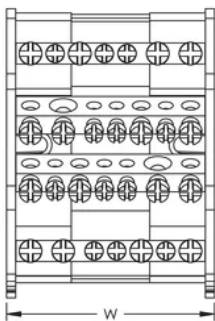

Max Current Rating, IEC: 100A

Short Term Withstand Current (I_{cw}) 1s: 4.5kA

Peak Short Circuit Current (I_{pk}): 20kA

Max Working Voltage, IEC (U_i): 500V

Line Side Number of Connections: 1

Line Side Compact Stranded Wire Size: 10 - 25 mm²

Line Side Stranded Wire Size - Ferrule: 10 - 25 mm²

Load Side Number of Connections: 6

Load Side Compact Stranded Wire Size: (3) 1,5 - 4 mm²;(3) 2,5 - 6 mm²

Load Side Stranded Wire Size - Ferrule: (3) 0,75 - 4 mm²;(3) 1,5 - 6 mm²

Depth (D): 50 mm

Height (H): 90 mm

Width (W): 64 mm

Unit Weight: 0,21 kg

Flammability Rating: UL® 94V-0

Complies With: IEC® 60947-7-1

ADDITIONAL PRODUCT DETAILS

Line side and load side number of connections are per pole.

Design Guideline for Distribution Blocks, Power Blocks and Power Terminals

Derating according to Ambient* Temperature (°C) to maintain working temperature of 85°C

Ambient Temperature (°C)	30°	35°	40°	45°	50°	55°	60°	65°	70°	75°
Derating Coefficient (d)	1	1	1	0.94	0.88	0.82	0.75	0.67	0.58	0.47

*environment around the terminal blocks inside the enclosure

DIAGRAMS