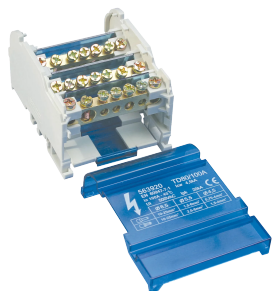

VIERPOLIGE DISTR.BLOK, 80/100 A, 1 AANSL. AAN INPUTZIJDE EN 6 AANSL. AAN OUTPUT

CATALOG NUMBER

TD-80-100A

CERTIFICATIONS

FEATURES

Minimum space for maximum power

Protection cover and insulating screens are transparent

Insulating screen between each row

Easy and safe connections

Easily clips onto DIN rail or mounts to panel with screws

Solid bars provide reliability

Wiring with or without terminal

RoHS compliant

Conforms to EN 45545 obtaining an HL3 classification for chapter R23 and HL2 classification for chapter R22

Halogeenvrij

PRODUCTKENMERKEN

Article Number: 563920

Material: Thermoplastic;Brass

Max Current Rating, IEC: 100A

Short Term Withstand Current (I_{cw}) 1s: 4.5kA

Peak Short Circuit Current (I_{pk}): 20kA

Max Working Voltage, IEC (U_i): 500V

Load Side Stranded Wire Size - Ferrule: (3) 0,75 - 4 mm²;(3) 1,5 - 6 mm²

Depth (D): 50 mm

Height (H): 90 mm

Width (W): 64 mm

Unit Weight: 0,21 kg

Flammability Rating: UL® 94V-0

Complies With: IEC® 60947-7-1