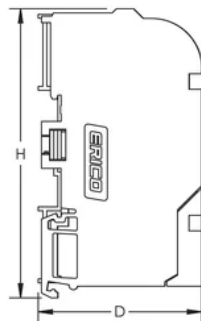

Max Current Rating, IEC: 100A

Short Term Withstand Current (I_{cw}) 1s: 4.5kA

Peak Short Circuit Current (I_{pk}): 20kA

Max Working Voltage, IEC (U_i): 500V

Line Side Number of Connections: 1

Line Side Compact Stranded Wire Size: 10 - 25 mm²

Line Side Stranded Wire Size - Ferrule: 10 - 25 mm²

Load Side Number of Connections: 6

Load Side Compact Stranded Wire Size: (3) 1,5 - 4 mm²;(3) 2,5 - 6 mm²

Load Side Stranded Wire Size - Ferrule: (3) 0,75 - 4 mm²;(3) 1,5 - 6 mm²

Depth (D): 50 mm

Height (H): 90 mm

Width (W): 64 mm

Unit Weight: 0,21 kg

Flammability Rating: UL® 94V-0

Complies With: IEC® 60947-7-1

ADDITIONAL PRODUCT DETAILS

Line side and load side number of connections are per pole.

Design Guideline for Distribution Blocks, Power Blocks and Power Terminals

Derating according to Ambient* Temperature (°C) to maintain working temperature of 85°C

Ambient Temperature (°C)	30°	35°	40°	45°	50°	55°	60°	65°	70°	75°
Derating Coefficient (d)	1	1	1	0.94	0.88	0.82	0.75	0.67	0.58	0.47

*environment around the terminal blocks inside the enclosure

DIAGRAMS