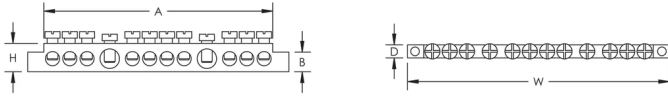

Unit Weight: 0,07 kg

Complies With: IEC® 61439,1

DIAGRAMS

WAARSCHUWING

Producten van nVent moeten worden geïnstalleerd en gebruikt op de manier zoals is aangegeven in de nVent productinformatiebladen en trainingsmaterialen. U kunt de productinformatiebladen downloaden van www.nvent.com of opvragen bij uw nVent-klantenservice. Door onjuist installeren, verkeerd gebruik, verkeerde toepassing of enige andere handeling in strijd met de instructies en waarschuwingen van nVent kan het product mogelijk niet correct werken, ernstig of fataal letsel en materiële schade veroorzaken en/of uw garantie ongeldig maken.

Noord-Amerika

+1.800.753.9221
Option 1 – Customer Care
Option 2 – Technical Support

Europa

Netherlands:
+31 800-0200135
France:
+33 800 901 793

Europa

Germany:
800 1890272
Other Countries:
+31 13 5835404