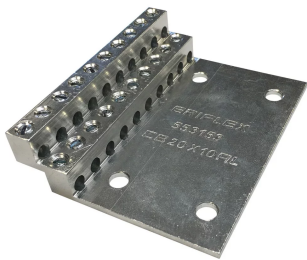

AANSLUITBUSBAR, VERTIND ALUMINIUM, 20 AANSL.

CATALOG NUMBER

CB20X10AL

nVent ERIFLEX Connecting, Earthing and Neutral Busbars are used to connect several earthing conductors within a panel and can be used in a variety of different applications including switchgear and control equipment, electrical equipment, for wind and solar power generation and in data centers. CB Busbars can also be used to collect DC current from Solar Panel.

CERTIFICATIONS

FEATURES

Ideal for solar applications

Tinned aluminum bar allows for copper or aluminum conductor connections

Design allows for visual inspection of conductor and confirmation of connection

Can be fixed on standoff insulators or punched or threaded copper busbar

High fill ratio allows output connection with or without terminal

Snelle en eenvoudige installatie

RoHS compliant

PRODUCTKENMERKEN

Article Number: 553153

Material: Aluminium

Finish: Vertind

Max Current Rating, IEC: 640A

Number of Connections: 20

Conductor Size, IEC: (20) 1,5 - 6 mm² Stranded

Ferrule Conductor Size, IEC: (20) 2,5 - 6 mm²

Conductor Size, UL: (20) #14 - #6 Solid;(20) #16 - #6 Stranded