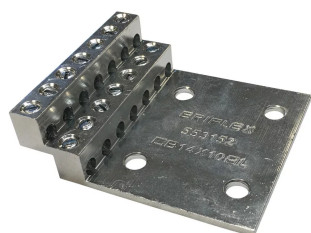

AANSLUITBUSBAR, VERTIND ALUMINIUM, 14 AANSL.

CATALOG NUMBER

CB14X10AL

nVent ERIFLEX Connecting, Earthing and Neutral Busbars are used to connect several earthing conductors within a panel and can be used in a variety of different applications including switchgear and control equipment, electrical equipment, for wind and solar power generation and in data centers. CB Busbars can also be used to collect DC current from Solar Panel.

CERTIFICATIONS

FEATURES

Ideal for solar applications

Tinned aluminum bar allows for copper or aluminum conductor connections

Design allows for visual inspection of conductor and confirmation of connection

Can be fixed on standoff insulators or punched or threaded copper busbar

High fill ratio allows output connection with or without terminal

Snelle en eenvoudige installatie

RoHS compliant

PRODUCTKENMERKEN

Article Number: 553152

Material: Aluminium

Finish: Vertind

Max Current Rating, IEC: 450A

Number of Connections: 14

Conductor Size, IEC: (14) 1,5 - 6 mm² Stranded

Ferrule Conductor Size, IEC: (14) 2,5 - 6 mm²

Conductor Size, UL: (14) #14 - #6 Solid;(14) #16 - #6 Stranded