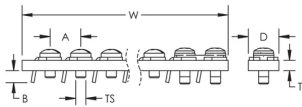

Max Current Rating: 108A

Cross Section: 30 mm²

Depth (D): 10 mm

Width (W): 2000 mm

Thickness (T): 3 mm

A: 15 mm

B: 4,8 mm

Thread Size (TS): M5

Torque (TQ): 2,5 N·m

Unit Weight: 1 kg

DIAGRAMS

WAARSCHUWING

Producten van nVent moeten worden geïnstalleerd en gebruikt op de manier zoals is aangegeven in de nVent productinformatiebladen en trainingsmaterialen. U kunt de productinformatiebladen downloaden van www.nvent.com of opvragen bij uw nVent-klantenservice. Door onjuist installeren, verkeerd gebruik, verkeerde toepassing of enige andere handeling in strijd met de instructies en waarschuwingen van nVent kan het product mogelijk niet correct werken, ernstig of fataal letsel en materiële schade veroorzaken en/of uw garantie ongeldig maken.

Noord-Amerika

+1.800.753.9221

Option 1 – Customer Care

Option 2 – Technical Support

Europa

Netherlands:

+31 800-0200135

France:

+33 800 901 793

Europa

Germany:

800 1890272

Other Countries:

+31 13 5835404