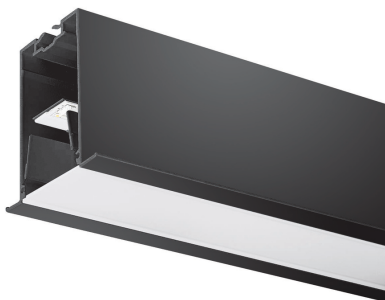

Concord

MC2 TRIM 2.4M 4K DALIEM BLK OPAL 2071595

Features

- MC2 TRIM 2.4M 4K DALIEM BLK OPAL LED luminaire, black RAL9005 finishing, direct distribution, trim detail for plasterboard ceilings, suitable for recessed installation either horizontally or vertically, various accessories available, compact and minimalist design based on the Golden Mean, ideal for offices, meeting rooms, corridors, education facilities, museums and libraries, extruded aluminium body, diffuser: opal, colour temperature: 4000K neutral white, total system power: 37W, total fixture output: 4800lm, emergency output: 147lm, luminaire efficacy: 130lm/W, LOR: 100%, colour rendering: Ra >80, LED Chromacity: 3 step MacAdam ellipse, lifespan: 66,000 hours L90B10, IR/UV free light source without heat radiation, operating voltage: 220-240V / 50-60Hz, drive current: 800mA, electronic driver, DALI dimmable, integral emergency: 3 hour maintained, electrical protection: CLASS I, IP20, suitable for internal environment only.

Product Overview

Product name	MC2 TRIM 2.4M 4K DALIEM BLK OPAL
Technology	LED (3 SDCM)
Cap/Base	N/A
Housing	Aluminium
Mount	Ceiling recessed mounting
General application	Education, Hospitality, Office, Retail
ETIM Class	EC002892
Fixture luminous flux (lm)	4800
Luminaire efficacy (lm/W)	130
LOR (%)	100
Correlated colour temperature (k)	4000

Photometry

Concord

MC2 TRIM 2.4M 4K DALIEM BLK OPAL 2071595

Technical drawings

Data table

GENERAL DATA

Product name	MC2 TRIM 2.4M 4K DALIEM BLK OPAL
Technology	LED (3 SDCM)
Cap/Base	N/A
Housing	Aluminium

Concord