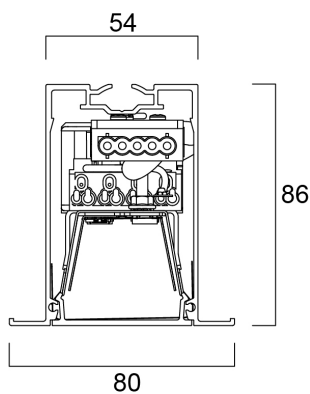

Photometry

Concord

MC2 TRIM 2.4M 4K DALIEM BLK OPAL 2071595

Technical drawings

Data table

GENERAL DATA

Product name	MC2 TRIM 2.4M 4K DALIEM BLK OPAL
Technology	LED (3 SDCM)
Cap/Base	N/A
Housing	Aluminium

Concord

Concord

MC2 TRIM 2.4M 4K DALIEM BLK OPAL 2071595

Reflector finish	Not Applicable
Nominal Product Length (mm)	2400
Nominal Product Width (mm)	80
Nominal Product Height (mm)	86
Weight (kg)	5.56
Recessed Depth (mm)	136

PACKAGING

Product EAN number	5025768715954
Packaging single length / height (cm)	256.0
Packaging single width (cm)	15.0
Packaging single depth (cm)	15.0
DUN14 (inner)	05025768715954
Units per outer package	1
Packaging outer length / height (cm)	256.0
Packaging outer width (cm)	15.0
Packaging outer depth (cm)	15.0