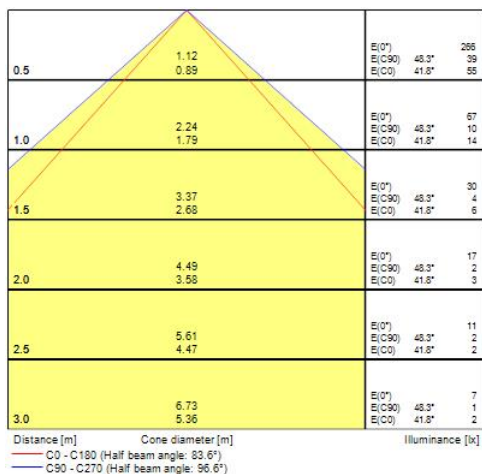

Concord

MC2 TRIM 2.4M 4K DALIEM BLK OPAL 2071595

Technical drawings