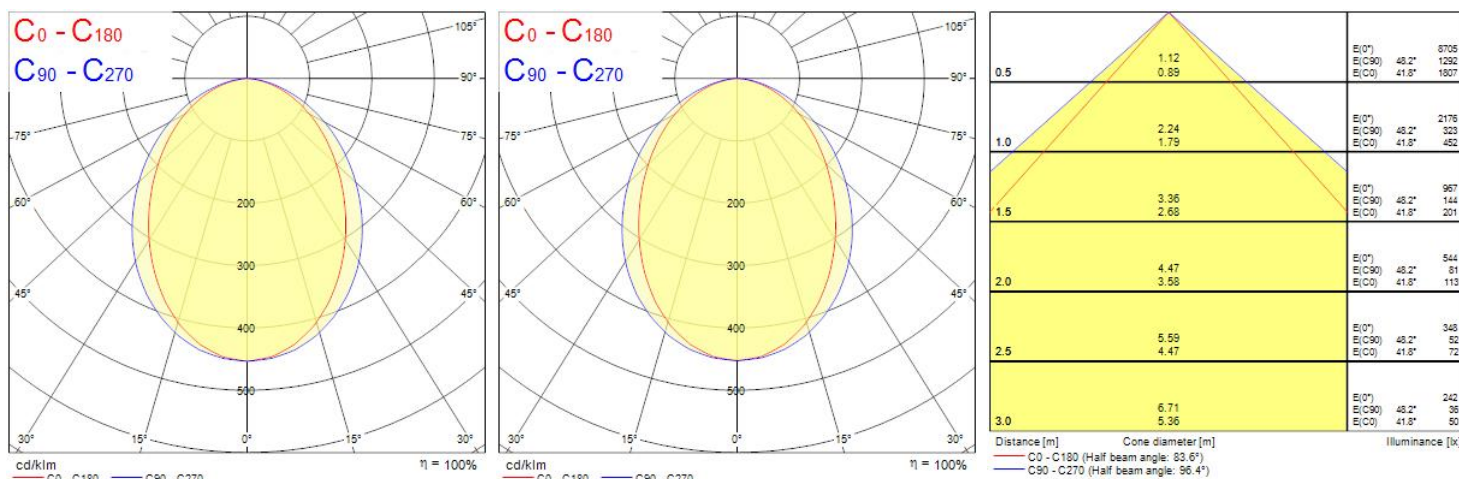

Concord

MC2 TRIM 2.4M 4K DALIEM BLK OPAL 2071595

Light colour	Neutral White
CRI (Ra)	80
Colour Variation Initial (SDCM)	3
Glare control	< 24
Photobiological Risk Group	RG0
Luminous flux (emergency) (lm)	147
Luminous flux (emergency) (lm)	147
Total power consumption (W)	37
Electrical protection	Class I
Control gear type	Electronic ballast
Dimmable	Yes
Minimum dimming level (%)	1
Housing colour	Black
IP rating	IP20
IK rating	IK03
Product EAN number	5025768715954
Warranty	5 years
Dimming method	DALI

Photometry