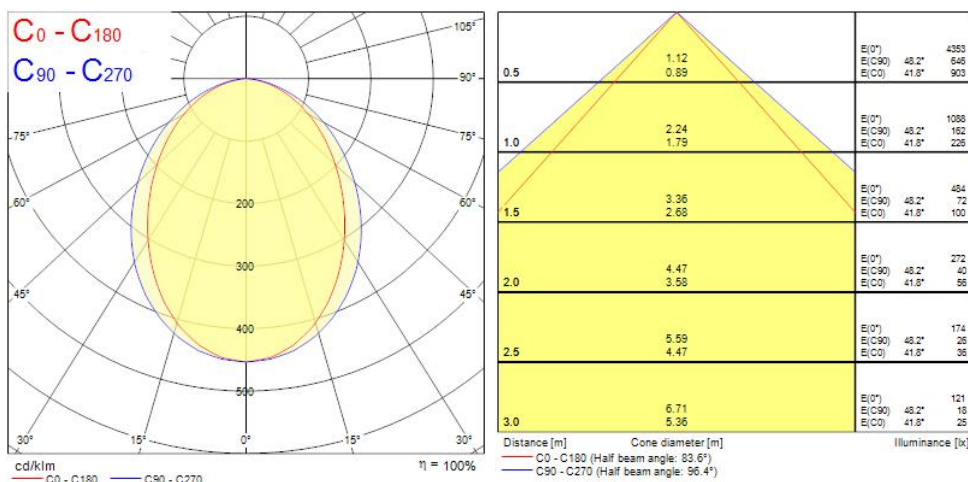

Concord

MC2 TRIM 1.2M 4K DALI BLK OPAL 2071591

CRI (Ra)	80
Colour Variation Initial (SDCM)	3
Glare control	< 24
Photobiological Risk Group	RG0
Total power consumption (W)	18
Electrical protection	Class I
Control gear type	Electronic ballast
Dimmable	Yes
Minimum dimming level (%)	1
Housing colour	Black
IP rating	IP20
IK rating	IK03
Product EAN number	5025768715916
Warranty	5 years
Dimming method	DALI

Photometry