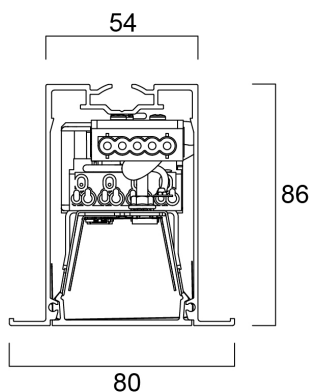

Product Overview

Product name	MC2 TRIM 1.2M 4K DALI BLK OPAL
Technology	LED (3 SDCM)
Cap/Base	N/A
Housing	Aluminium
Mount	Ceiling recessed mounting
General application	Education, Hospitality, Office, Retail
ETIM Class	EC002892
E-number FI	4170361
Fixture luminous flux (lm)	2400
Luminaire efficacy (lm/W)	133
LOR (%)	100
Correlated colour temperature (k)	4000
Light colour	Neutral White

Photometry

Concord

MC2 TRIM 1.2M 4K DALI BLK OPAL 2071591

Technical drawings

Data table

GENERAL DATA

Product name	MC2 TRIM 1.2M 4K DALI BLK OPAL
Technology	LED (3 SDCM)
Cap/Base	N/A
Housing	Aluminium
Mount	Ceiling recessed mounting
General application	Education, Hospitality, Office, Retail
Operating temperature range (°C)	1°C...+40°C
Performance ambient temperature Tq (°C)	25
ETIM Class	EC002892
E-number FI	4170361
Warranty	5 years

LIFETIME DATA

Lifespan L70 B50	120000
Lifespan L80 B20	92500
Lifespan L90 B10	66000

PHYSICAL DATA

Housing colour	Black
IP rating	IP20
IK rating	IK03
Diffuser finish	Opal
Diffuser material	PC Polycarbonate
Reflector finish	Not Applicable
Nominal Product Length (mm)	1200
Nominal Product Width (mm)	80
Nominal Product Height (mm)	86
Weight (kg)	3.2
Recessed Depth (mm)	136

PACKAGING

Product EAN number	5025768715916
Packaging single length / height (cm)	121.0
Packaging single width (cm)	11.0
Packaging single depth (cm)	11.0
DUN14 (inner)	05025768715916
Units per outer package	1
Packaging outer length / height (cm)	121.0