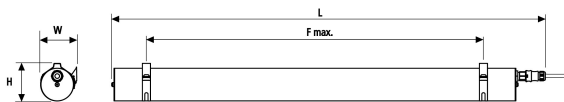

Technical Assets

Dimensions (mm)

	(mm)			
	L	W	H	F
600	738	112	115	500
900	1038	112	115	800
1200	1338	112	115	1100
1500	1638	112	115	1400

Photometrics

Distance [m]	Cone diameter [m]	Illuminance [lx]
0.5	1.13 2.16	201 34 97
1.0	2.26 4.33	66 9 24
1.5	3.39 6.49	29 4 11
2.0	4.52 8.66	16 3 6
2.5	5.65 10.82	10 2 4
3.0	6.78 12.99	7 1 3