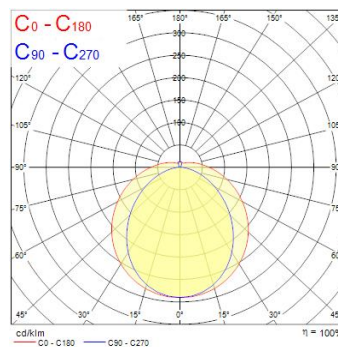

Sylproof Tubular LED 2X600 EB NW

Item No: 0047583

SYLVANIA

Aesthetically attractive and highly efficient LED tubular luminaire, opaque acrylic diffuser, stainless steel end caps and mounting brackets, rapid connector, as Sylvania Sylproof Tubular LED

Technical Assets

Dimensions (mm)

	(mm)			
	L	W	H	F
600	738	112	115	500
900	1038	112	115	800
1200	1338	112	115	1100
1500	1638	112	115	1400

Photometrics

Distance [m]	Cone diameter [m]	Illuminance [lx]
0.5	1.13 2.16	201 34 97
1.0	2.26 4.33	66 9 24
1.5	3.39 6.49	29 4 11
2.0	4.52 8.66	16 3 6
2.5	5.65 10.82	10 2 4
3.0	6.78 12.99	7 1 3