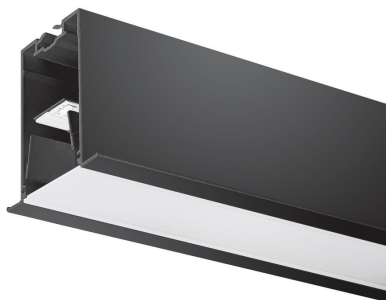

# Concord

MC2 TRIM 2.4M 3K DALI BLK OPAL  
2071589

## Features

- MC2 TRIM 2.4M 3K DALI BLK OPAL LED luminaire, black RAL9005 finishing, direct distribution, trim detail for plasterboard ceilings, suitable for recessed installation either horizontally or vertically, various accessories available, compact and minimalist design based on the Golden Mean, ideal for offices, meeting rooms, corridors, education facilities, museums and libraries, extruded aluminium body, diffuser: opal, colour temperature: 3000K warm white, total system power: 36W, total fixture output: 4600lm, luminaire efficacy: 128lm/W, LOR: 100%, colour rendering: Ra >80, LED Chromacity: 3 step MacAdam ellipse, lifespan: 66,000 hours L90B10, IR/UV free light source without heat radiation, operating voltage: 220-240V / 50-60Hz, drive current: 800mA, electronic driver, DALI dimmable, electrical protection: CLASS I, IP20, suitable for internal environment only.

## Product Overview

Cap/Base

N/A

Control gear type

Electronic ballast