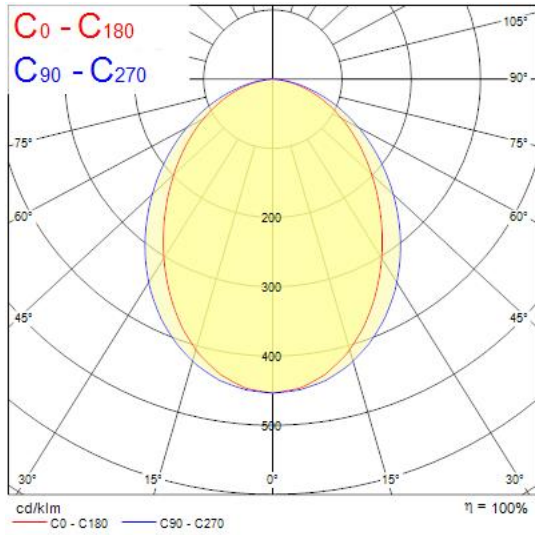

Concord

MC2 TRIM 2.4M 4K DALIEM BLK OPAL
2071595

Photometry