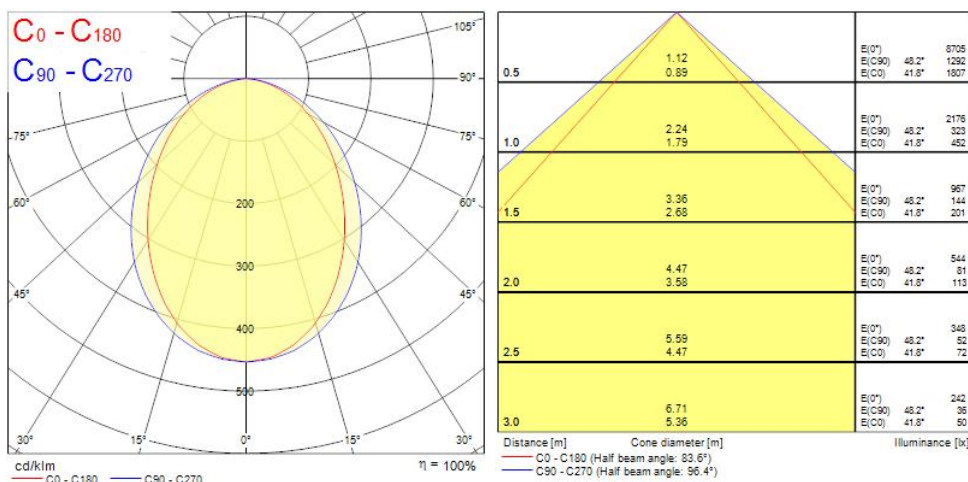

Concord

MC2 TRIM 2.4M 4K DALI BLK OPAL 2071592

CRI (Ra)	80
Colour Variation Initial (SDCM)	3
Glare control	< 24
Photobiological Risk Group	RG0
Total power consumption (W)	36
Electrical protection	Class I
Control gear type	Electronic ballast
Dimmable	Yes
Minimum dimming level (%)	1
Housing colour	Black
IP rating	IP20
IK rating	IK03
Product EAN number	5025768715923
Warranty	5 years
Dimming method	DALI

Photometry