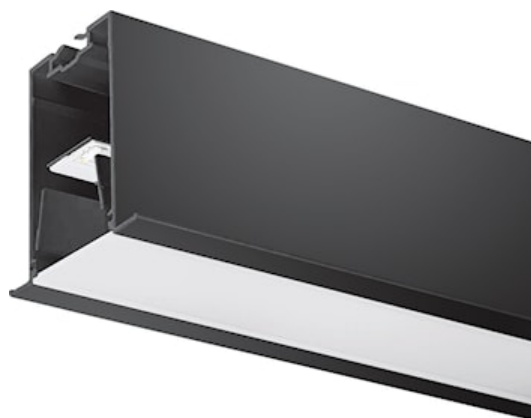

MC2 Trim 2.4M 36W 4600lm 830 DALI Zwart Opaal

Artikelnummer 2071589

Concord