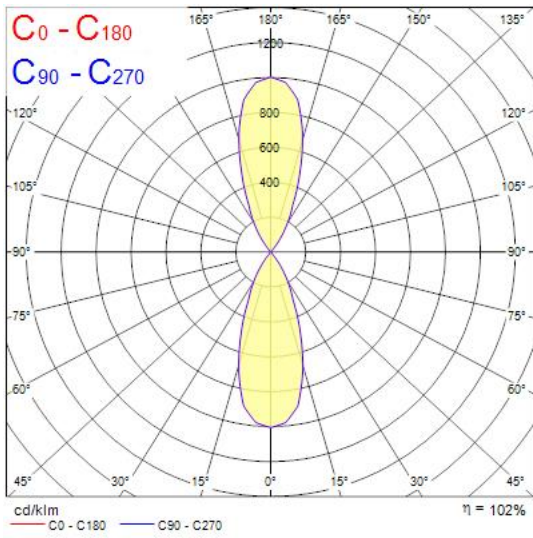

Features

- Surface Wall mounted direct / indirect luminaire, wire to base with pluggable connection for easy installation, suitable for looping, black coloured aluminium housing, 3130lm (2 x 1565lm), 30W, 104lm/W, 3000K, 350mA, CRI:80, 40° beam Angle, non-dimmable, IP65, IK07, lifespan: 60,000hrs (L80:B20), 23.00x32.2x11.5mm.

Product Overview

Product name	Inverto Dir/Ind WW Eb Black
Technology	LED
Cap/Base	N/A
Housing	Aluminium
Mount	Wall surface mounted
Environment	Internal/External
General application	Hospitality
ETIM Class	EC002892
E-number SE	7702869
Fixture luminous flux (lm)	3130
Luminaire efficacy (lm/W)	104
LOR (%)	100
Correlated colour temperature (k)	3000
Light colour	Warm White
CRI (Ra)	80
Colour Consistency (SDCM)	3
Beam Angle (°)	40
Photobiological Risk Group	RG1
Total power consumption (W)	30
Electrical protection	Class II
Control gear type	Electronic ballast
Dimmable	No

Inverto Dir/Ind WW Eb Black 3080097

Housing colour	RAL9005
IP rating	IP65
IK rating	IK07
Product EAN number	8711971800972
Warranty	5 years
Dimming method	N/A

Photometry

Technical drawings