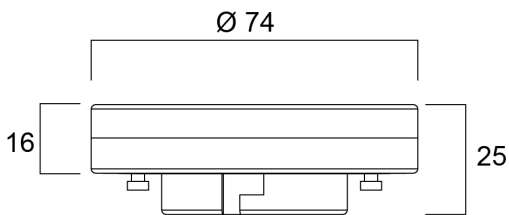

Technical Assets

Dimensions (mm)

Photometrics

ToLEDo MicroLynx V2 650LM 840 SL

Item No: 0029697

SYLVANIA

General data

Product name	ToLEDo MicroLynx V2 650LM 840 SL
Technology	LED
Watt (Rated) (W)	6.5
Cap/Base	GX53
Fixture rating	Open
General application	Hospitality, Residential & Consumer
Operating temperature range (°C)	-20°C...+40°C
Performance ambient temperature Tq (°C)	25
ETIM Class	EC001959
E-number FI	4741149
Warranty	3 years

Optical data

Useful luminous flux (Φ_{use})	650
Luminous flux (lm)	650
Luminous flux (Rated) (lm)	650
Correlated colour temperature (k)	4000
Light colour	Cool White
CRI (Ra)	80
Colour Variation Initial (SDCM)	SDCM6
Photobiological Risk Group	RG0
Lumen maintenance at end of nominal life (%)	70

Item No: 0029697

Packaging

Product EAN number	5410288296975
Packaging single length / height (cm)	7.6
Packaging single width (cm)	2.7
Packaging single depth (cm)	7.6
DUN14 (inner)	15410288296972
Units per outer package	6
Packaging outer length / height (cm)	16.0
Packaging outer width (cm)	9.0
Packaging outer depth (cm)	8.4