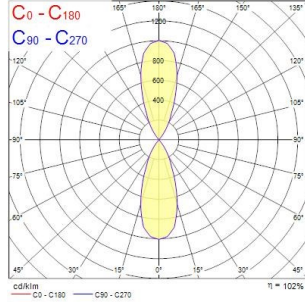

Inverto Direct/Indirect Inverto Dir/Ind WW Eb Black 3080097

Product features

- Surface Wall mounted direct / indirect luminaire, wire to base with pluggable connection for easy installation, suitable for looping, black coloured aluminium housing, 3130lm (2 x 1565lm), 30W, 104lm/W, 3000K, 350mA, CRI:80, 40° beam Angle, non-dimmable, IP65, IK07, lifespan: 60,000hrs (L80:B20), 23.00x32.2x11.5mm.

PRODUCT OVERVIEW

Product name	Inverto Dir/Ind WW Eb Black
Technology	LED
Cap/Base	N/A
Housing	Aluminium
Mount	Wall surface mounted
Environment	Internal/External
General application	Hospitality
ETIM Class	EC002892
E-number SE	7702869
Warranty	5 years
Useful luminous flux (Fuse)	3130
Fixture luminous flux (lm)	3130
Luminaire efficacy (lm/W)	104
LOR (%)	100
Correlated colour temperature (k)	3000
Light colour	Warm White
CRI (Ra)	80
Colour Consistency (SDCM)	3
Beam Angle (°)	40
Photobiological Risk Group	RG1
Total power consumption (W)	30
Electrical protection	Class II
Control gear type	Electronic ballast
Dimmable	No
Dimming method	N/A
Housing colour	RAL 9005 - Jet black
IP rating	IP65
IK rating	IK07
Product EAN number	8711971800972

PHOTOMETRY

Inverto Direct/Indirect Inverto Dir/Ind WW Eb Black 3080097

TECHNICAL DRAWINGS