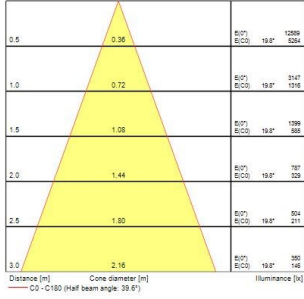

Inverto Direct/Indirect Inverto Dir/Ind WW Eb Black 3080097

Product features

- Surface Wall mounted direct / indirect luminaire, wire to base with pluggable connection for easy installation, suitable for looping, black coloured aluminium housing, 3130lm (2 x 1565lm), 30W, 104lm/W, 3000K, 350mA, CRI:80, 40° beam Angle, non-dimmable, IP65, IK07, lifespan: 60,000hrs (L80:B20), 23.00x32.2x11.5mm.

PRODUCT OVERVIEW

Product name	Inverto Dir/Ind WW Eb Black
Technology	LED
Cap/Base	N/A
Housing	Aluminium
Mount	Wall surface mounted
Environment	Internal/External
General application	Hospitality
ETIM Class	EC002892
E-number SE	7702869
Warranty	5 years
Useful luminous flux (Fuse)	3130
Fixture luminous flux (lm)	3130
Luminaire efficacy (lm/W)	104
LOR (%)	100
Correlated colour temperature (k)	3000
Light colour	Warm White
CRI (Ra)	80
Colour Consistency (SDCM)	3
Beam Angle (°)	40
Photobiological Risk Group	RG1
Total power consumption (W)	30
Electrical protection	Class II
Control gear type	Electronic ballast
Dimmable	No
Dimming method	N/A
Housing colour	RAL 9005 - Jet black
IP rating	IP65
IK rating	IK07
Product EAN number	8711971800972

PHOTOMETRY

Inverto Direct/Indirect Inverto Dir/Ind WW Eb Black 3080097

TECHNICAL DRAWINGS