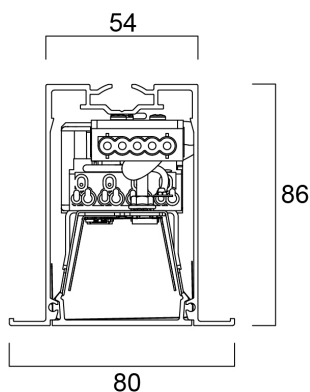

Photometry

Concord

MC2 TRIM 1.2M 4K DALIEM BLK OPAL 2071594

Technical drawings

Data table

GENERAL DATA

Product name	MC2 TRIM 1.2M 4K DALIEM BLK OPAL
Technology	LED (3 SDCM)
Cap/Base	N/A
Housing	Aluminium

Concord

PACKAGING

Product EAN number	5025768715947
Packaging single length / height (cm)	121.0
Packaging single width (cm)	11.0
Packaging single depth (cm)	11.0
DUN14 (inner)	05025768715947
Units per outer package	1
Packaging outer length / height (cm)	121.0
Packaging outer width (cm)	11.0
Packaging outer depth (cm)	11.0