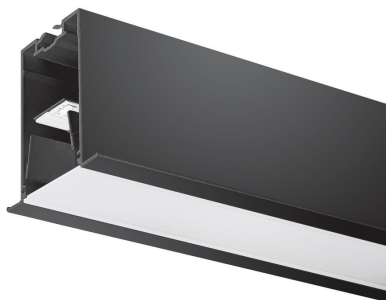

Concord

MC2 TRIM 1.2M 4K DALIEM BLK OPAL 2071594

Features

- MC2 TRIM 1.2M 4K DALIEM BLK OPAL LED luminaire, black RAL9005 finishing, direct distribution, trim detail for plasterboard ceilings, suitable for recessed installation either horizontally or vertically, various accessories available, compact and minimalist design based on the Golden Mean, ideal for offices, meeting rooms, corridors, education facilities, museums and libraries, extruded aluminium body, diffuser: opal, colour temperature: 4000K neutral white, total system power: 19W, total fixture output: 2400lm, emergency output: 147lm, luminaire efficacy: 126lm/W, LOR: 100%, colour rendering: Ra >80, LED Chromacity: 3 step MacAdam ellipse, lifespan: 66,000 hours L90B10, IR/UV free light source without heat radiation, operating voltage: 220-240V / 50-60Hz, drive current: 800mA, electronic driver, DALI dimmable, integral emergency: 3 hour maintained, electrical protection: CLASS I, IP20, suitable for internal environment only.

Product Overview

Product name	MC2 TRIM 1.2M 4K DALIEM BLK OPAL
Technology	LED (3 SDCM)
Cap/Base	N/A
Housing	Aluminium
Mount	Ceiling recessed mounting
General application	Education, Hospitality, Office, Retail
ETIM Class	EC002892
Fixture luminous flux (lm)	2400
Luminaire efficacy (lm/W)	126
LOR (%)	100
Correlated colour temperature (k)	4000

Photometry

Concord

MC2 TRIM 1.2M 4K DALIEM BLK OPAL 2071594

Technical drawings

Data table

GENERAL DATA

Product name	MC2 TRIM 1.2M 4K DALIEM BLK OPAL
Technology	LED (3 SDCM)
Cap/Base	N/A
Housing	Aluminium

Concord