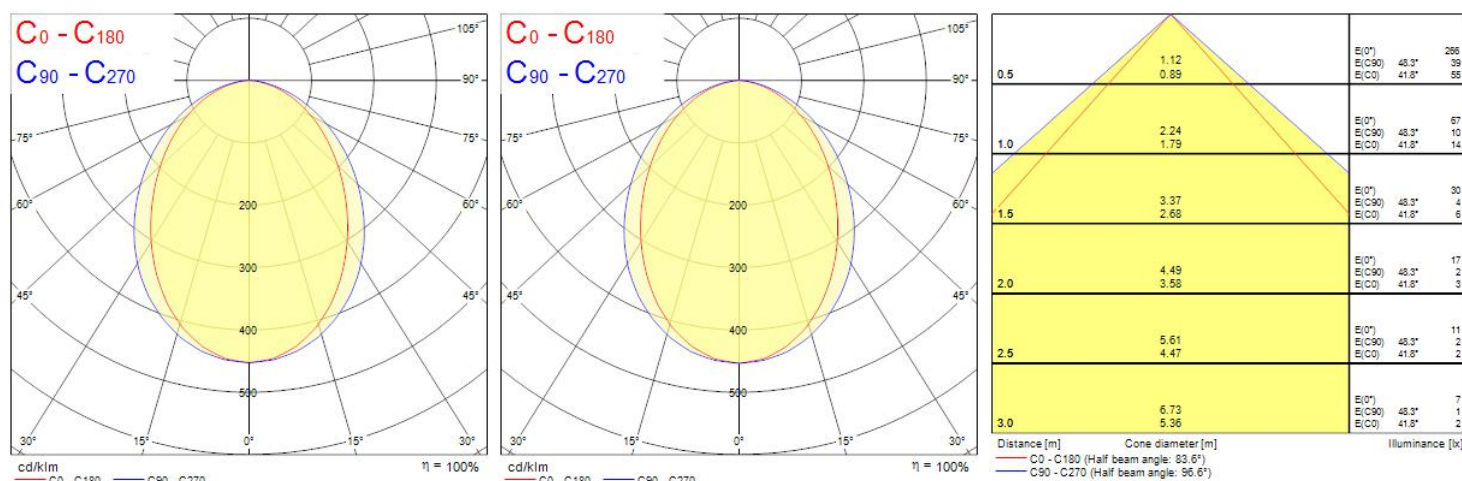

Concord

MC2 TRIM 1.2M 4K DALIEM BLK OPAL 2071594

Light colour	Neutral White
CRI (Ra)	80
Colour Variation Initial (SDCM)	3
Glare control	< 24
Photobiological Risk Group	RG0
Luminous flux (emergency) (lm)	147
Luminous flux (emergency) (lm)	147
Total power consumption (W)	19
Electrical protection	Class I
Control gear type	Electronic ballast
Dimmable	Yes
Minimum dimming level (%)	1
Housing colour	Black
IP rating	IP20
IK rating	IK03
Product EAN number	5025768715947
Warranty	5 years
Dimming method	DALI

Photometry