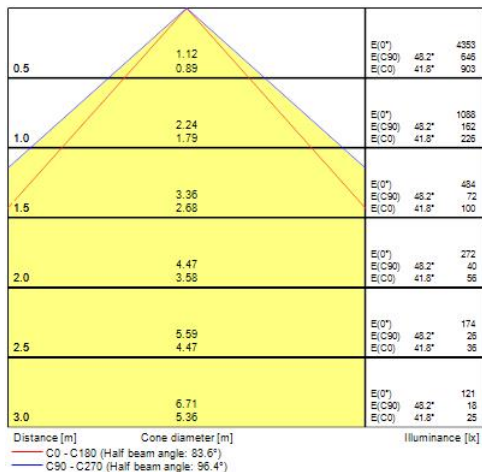

Concord

MC2 TRIM 1.2M 4K DALIEM BLK OPAL 2071594

Technical drawings