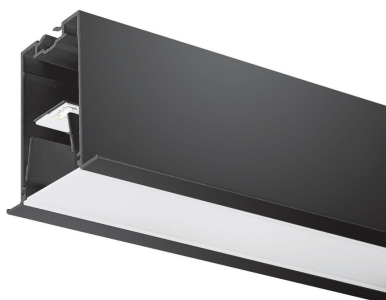

## MC2 TRIM 1.2M 4K DALI BLK OPAL 2071591

### Features

- MC2 TRIM 1.2M 4K DALI BLK OPAL LED luminaire, black RAL9005 finishing, direct distribution, trim detail for plasterboard ceilings, suitable for recessed installation either horizontally or vertically, various accessories available, compact and minimalist design based on the Golden Mean, ideal for offices, meeting rooms, corridors, education facilities, museums and libraries, extruded aluminium body, diffuser: opal, colour temperature: 4000K neutral white, total system power: 18W, total fixture output: 2400lm, luminaire efficacy: 133lm/W, LOR: 100%, colour rendering: Ra >80, LED Chromacity: 3 step MacAdam ellipse, lifespan: 66,000 hours L90B10, IR/UV free light source without heat radiation, operating voltage: 220-240V / 50-60Hz, drive current: 800mA, electronic driver, DALI dimmable, electrical protection: CLASS I, IP20, suitable for internal environment only.