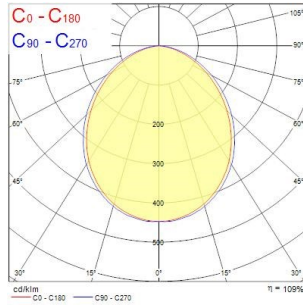

PRODUCT OVERVIEW

| | |
|-----------------------------------|--|
| Product name | START eco Bollard L-Shape L IP65 620lm 830 BLK |
| Technology | LED |
| Cap/Base | N/A |
| Housing | Aluminium |
| General application | Residential & Consumer |
| ETIM Class | EC000301 |
| Warranty | 3 years |
| Useful luminous flux (Fuse) | 620 |
| Fixture luminous flux (lm) | 620 |
| Luminaire efficacy (lm/W) | 78 |
| Correlated colour temperature (k) | 3000 |
| Colour Code | 830 |
| Light colour | Warm White |
| CRI (Ra) | 80 |
| Colour Variation Initial (SDCM) | SDCM6 |
| Beam Angle (°) | 92 |
| Photobiological Risk Group | RG1 |
| Total power consumption (W) | 8 |
| Electrical protection | Class I |
| Dimmable | No |
| Dimming method | N/A |
| LED Flickering Rate | Low (6% - 20%) |
| Housing colour | RAL 9005 - Jet black |
| IP rating | IP65 |
| IK rating | IK05 |
| Product EAN number | 5410288479521 |

Start eco Bollard L-Shape L IP65 *START eco Bollard L-Shape L IP65 620lm 830 BLK* 0047952

PHOTOMETRY

| | | | |
|-----|--------------|----------------------|--------------------|
| 0.5 | 1.22 1.13 | E07 E1C90 E1C0 | 1113 142 181 |
| 1.0 | 2.44 2.25 | E07 E1C90 E1C0 | 278 35 47 |
| 1.5 | 3.67 3.38 | E07 E1C90 E1C0 | 124 15 19 |
| 2.0 | 4.89 4.51 | E07 E1C90 E1C0 | 71 9 11 |
| 2.5 | 6.11 5.63 | E07 E1C90 E1C0 | 45 6 8 |
| 3.0 | 7.33 6.76 | E07 E1C90 E1C0 | 31 4 5 |

Distance [m] Core diameter [m] Illuminance [lx]

— C0 - C180 (Half beam angle: 90.0°)
 — C90 - C270 (Half beam angle: 101.4°)

TECHNICAL DRAWINGS