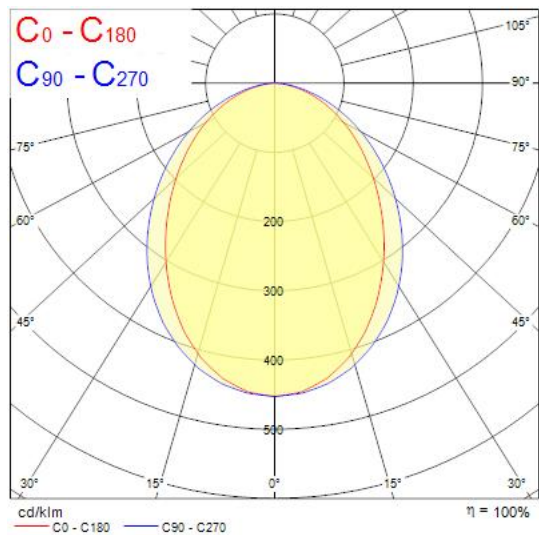

Concord

MC2 TRIM 1.2M 4K DALIEM BLK OPAL
2071594

Features

- MC2 TRIM 1.2M 4K DALIEM BLK OPAL LED luminaire, black RAL9005 finishing, direct distribution, trim detail for plasterboard ceilings, suitable for recessed installation either horizontally or vertically, various accessories available, compact and minimalist design based on the Golden Mean, ideal for offices, meeting rooms, corridors, education facilities, museums and libraries, extruded aluminium body, diffuser: opal, colour temperature: 4000K neutral white, total system power: 19W, total fixture output: 2400lm, emergency output: 147lm, luminaire efficacy: 126lm/W, LOR: 100%, colour rendering: Ra >80, LED Chromacity: 3 step MacAdam ellipse, lifespan: 66,000 hours L90B10, IR/UV free light source without heat radiation, operating voltage: 220-240V / 50-60Hz, drive current: 800mA, electronic driver, DALI dimmable, integral emergency: 3 hour maintained, electrical protection: CLASS I, IP20, suitable for internal environment only.

Product Overview

Cap/Base	N/A
Control gear type	Electronic ballast

Concord

MC2 TRIM 1.2M 4K DALIEM BLK OPAL
2071594

Photometry

Technical drawings