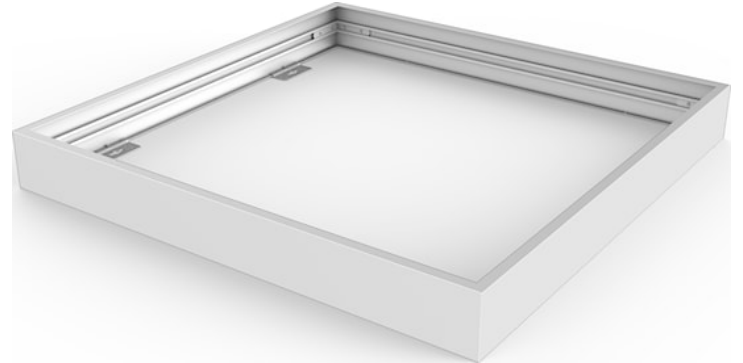

Surface Mounting Kit 600x600x70mm

Item No: 0047197

SYLVANIA

PRO

**CE UK
CA**

Surface Mounting Kit for START Panel Eco, START Panel, Quantum, Quadro and Opticlip ranges. RAL9003. Height of 70 mm.

Technical Assets

Dimensions (mm)

Photometrics

Surface Mounting Kit 600x600x70mm

Item No: 0047197

SYLVANIA

General data

Product name	Surface Mounting Kit 600x600x70mm
Technology	Accessory
Accessory type	Mounting
Environment	Interior
General application	Education, Hospitality, Office, Retail
ETIM Class	EC002557
E-number FI	4278312
Warranty	5 years

Physical data

Nominal Product Length (mm)	600
Nominal Product Width (mm)	600
Nominal Product Height (mm)	70
Weight (kg)	0.97

Packaging

Product EAN number	5410288471976
Packaging single length / height (cm)	10.5
Packaging single width (cm)	8.0
Packaging single depth (cm)	62.0
DUN14 (inner)	15410288471973
Units per outer package	4
Packaging outer length / height (cm)	63.5
Packaging outer width (cm)	23.0
Packaging outer depth (cm)	18.5