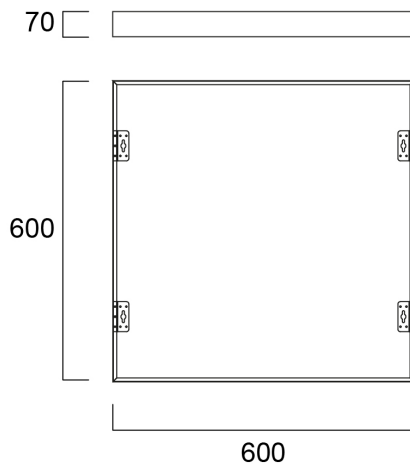

Surface Mounting Kit 600x600x70mm

Item No: 0047197

SYLVANIA

PRO

**CE UK
CA**

Surface Mounting Kit for START Panel Eco, START Panel, Quantum, Quadro and Opticlip ranges. RAL9003. Height of 70 mm.

Technical Assets

Dimensions (mm)

Photometrics

Surface Mounting Kit 600x600x70mm

Item No: 0047197

SYLVANIA

General data

Product name	Surface Mounting Kit 600x600x70mm
Technology	Accessory
Accessory type	Mounting
Environment	Interior
General application	Education, Hospitality, Office, Retail
ETIM Class	EC002557
E-number FI	4278312
Warranty	5 years

Physical data

Nominal Product Length (mm)	600
Nominal Product Width (mm)	600
Nominal Product Height (mm)	70
Weight (kg)	0.97

Packaging

Product EAN number	5410288471976
Packaging single length / height (cm)	10.5
Packaging single width (cm)	8.0
Packaging single depth (cm)	62.0
DUN14 (inner)	15410288471973
Units per outer package	4
Packaging outer length / height (cm)	63.5
Packaging outer width (cm)	23.0
Packaging outer depth (cm)	18.5