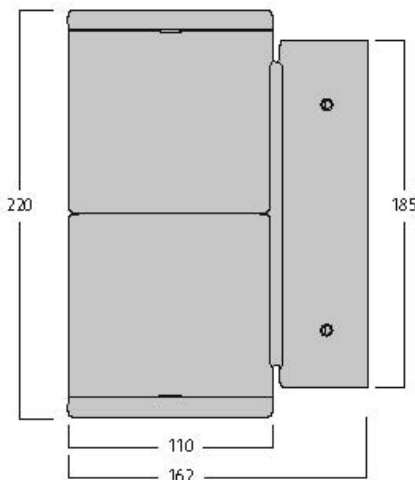

Inverto Dir/Ind WW Eb Black

Item No: 3080097

Surface Wall mounted direct / indirect luminaire, wire to base with pluggable connection for easy installation, suitable for looping, black coloured aluminium housing, 3130lm (2 x 1565lm), 30W, 104lm/W,3000K, 350mA, CRI:80, 40° beam Angle, non-dimmable, IP65, IK07, lifespan: 60,000hrs (L80:B20), 23.00x32.2x11.5mm.

Technical Assets

Dimensions (mm)

Photometrics

Distance [m]	Cone diameter [m]	E _{0°} [lx]	E _{19.8°} [lx]	Illuminance [lx]
0.5	0.36	1289	524	
1.0	0.72	317	126	
1.5	1.08	139	55	
2.0	1.44	78	30	
2.5	1.80	50	21	
3.0	2.16	35	14	

Distance [m] Cone diameter [m] Illuminance [lx]
 C0 - C180 (Half beam angle: 36.6°)

Inverto Dir/Ind WW Eb Black

Item No: 3080097

SYLVANIA

General data

Product name	Inverto Dir/Ind WW Eb Black
Technology	LED
Cap/Base	N/A
Housing	Aluminium
Mount	Wall surface mounted
Environment	Internal/External
General application	Hospitality
Operating temperature range (°C)	-25°C...+25°C
Performance ambient temperature Tq (°C)	25
ETIM Class	EC002892
E-number SE	7702869
Warranty	5 years

Lifetime data

Lifespan L70 B50	60000
Lifespan L80 B20	60000
Lifespan L90 B10	56100

Physical data

Housing colour	RAL 9005 - Jet black
IP rating	IP65
IK rating	IK07
Diffuser finish	Transparent
Diffuser material	Glass
Nominal Product Length (mm)	162
Nominal Product Width (mm)	110
Nominal Product Height (mm)	220
Weight (kg)	2.444