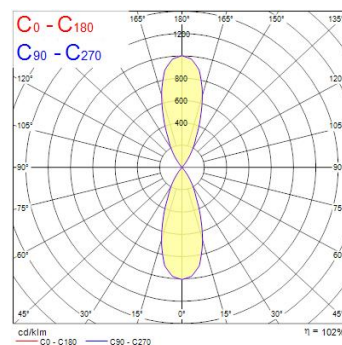

Technical Assets

Dimensions (mm)

Photometrics

Distance [m]	Cone diameter [m]	E _{0°} [lx]	E _{19.8°} [lx]	Illuminance [lx]
0.5	0.36	1289	524	
1.0	0.72	317	126	
1.5	1.08	139	55	
2.0	1.44	78	30	
2.5	1.80	50	21	
3.0	2.16	35	14	

Distance [m] Cone diameter [m] Illuminance [lx]
 C0 - C180 (Half beam angle: 36.6°)

Inverto Dir/Ind WW Eb Black

Item No: 3080097

SYLVANIA

General data

Product name	Inverto Dir/Ind WW Eb Black
Technology	LED
Cap/Base	N/A
Housing	Aluminium
Mount	Wall surface mounted
Environment	Internal/External
General application	Hospitality
Operating temperature range (°C)	-25°C...+25°C
Performance ambient temperature Tq (°C)	25
ETIM Class	EC002892
E-number SE	7702869
Warranty	5 years

Optical data

Useful luminous flux (Φ_{use})	3130
Fixture luminous flux (lm)	3130
Luminaire efficacy (lm/W)	104
LOR (%)	100
Correlated colour temperature (k)	3000
Light colour	Warm White
CRI (Ra)	80
Colour Consistency (SDCM)	3
Adjustable chromaticity	N
Beam Angle (°)	40
Photobiological Risk Group	RG1

Lifetime data

Lifespan L70 B50	60000
Lifespan L80 B20	60000
Lifespan L90 B10	56100

Physical data

Housing colour	RAL 9005 - Jet black
IP rating	IP65
IK rating	IK07
Diffuser finish	Transparent
Diffuser material	Glass
Nominal Product Length (mm)	162
Nominal Product Width (mm)	110
Nominal Product Height (mm)	220
Weight (kg)	2.444