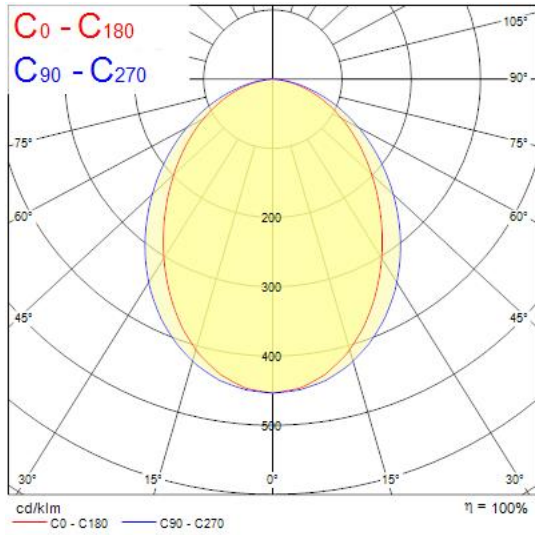

Concord

MC2 TRIM 2.4M 4K DALI BLK OPAL 2071592

Features

- MC2 TRIM 2.4M 4K DALI BLK OPAL LED luminaire, black RAL9005 finishing, direct distribution, trim detail for plasterboard ceilings, suitable for recessed installation either horizontally or vertically, various accessories available, compact and minimalist design based on the Golden Mean, ideal for offices, meeting rooms, corridors, education facilities, museums and libraries, extruded aluminium body, diffuser: opal, colour temperature: 4000K neutral white, total system power: 36W, total fixture output: 4800lm, luminaire efficacy: 133lm/W, LOR: 100%, colour rendering: Ra >80, LED Chromacity: 3 step MacAdam ellipse, lifespan: 66,000 hours L90B10, IR/UV free light source without heat radiation, operating voltage: 220-240V / 50-60Hz, drive current: 800mA, electronic driver, DALI dimmable, electrical protection: CLASS I, IP20, suitable for internal environment only.

Product Overview

Cap/Base

N/A

Control gear type

Electronic ballast

Concord

MC2 TRIM 2.4M 4K DALI BLK OPAL
2071592

Photometry