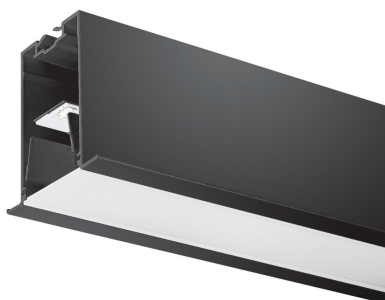

Concord

MC2 TRIM 2.4M 4K DALI BLK OPAL 2071592

Features

- MC2 TRIM 2.4M 4K DALI BLK OPAL LED luminaire, black RAL9005 finishing, direct distribution, trim detail for plasterboard ceilings, suitable for recessed installation either horizontally or vertically, various accessories available, compact and minimalist design based on the Golden Mean, ideal for offices, meeting rooms, corridors, education facilities, museums and libraries, extruded aluminium body, diffuser: opal, colour temperature: 4000K neutral white, total system power: 36W, total fixture output: 4800lm, luminaire efficacy: 133lm/W, LOR: 100%, colour rendering: Ra >80, LED Chromacity: 3 step MacAdam ellipse, lifespan: 66,000 hours L90B10, IR/UV free light source without heat radiation, operating voltage: 220-240V / 50-60Hz, drive current: 800mA, electronic driver, DALI dimmable, electrical protection: CLASS I, IP20, suitable for internal environment only.

Product Overview

Cap/Base

N/A

Control gear type

Electronic ballast

Concord

MC2 TRIM 2.4M 4K DALI BLK OPAL
2071592

Photometry