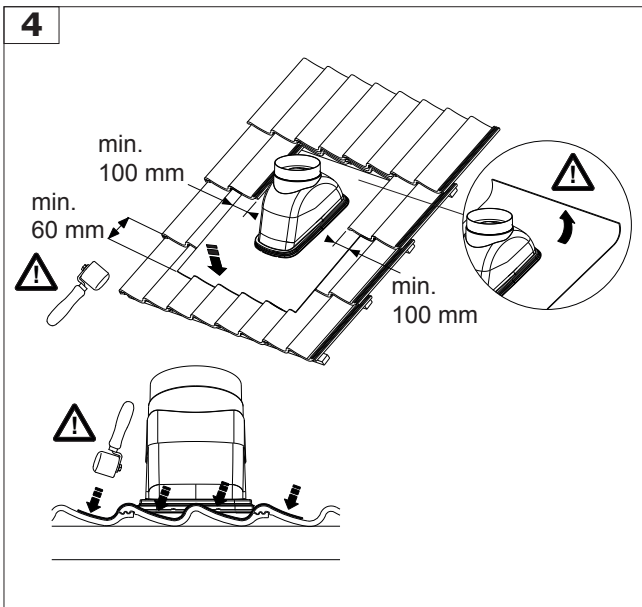

# PITCHED ROOF FLASHING DX

The new lead

INNOVATIVE  
**PARTNER**

**M&G Group**<sup>®</sup>

INNOVATIVE  
**PARTNER**

**Innovative partner** in flue venting & ventilation solutions

[mg-group.com](http://mg-group.com)