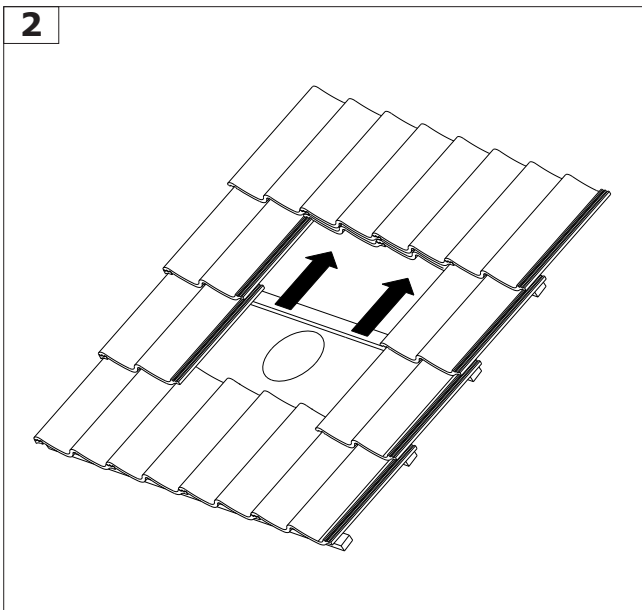

# PITCHED ROOF FLASHING DX

The new lead

INNOVATIVE  
**PARTNER**

**M&G Group**<sup>®</sup>

INNOVATIVE  
**PARTNER**

**Innovative partner** in flue venting & ventilation solutions

[mg-group.com](http://mg-group.com)