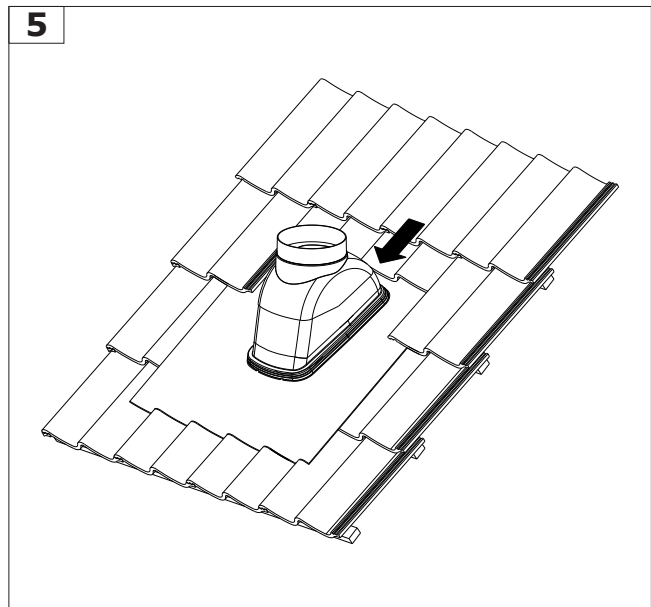

# PITCHED ROOF FLASHING DX

The new lead

INNOVATIVE  
**PARTNER**

**M&G Group**<sup>®</sup>

INNOVATIVE  
**PARTNER**

**Innovative partner** in flue venting & ventilation solutions

[mg-group.com](http://mg-group.com)