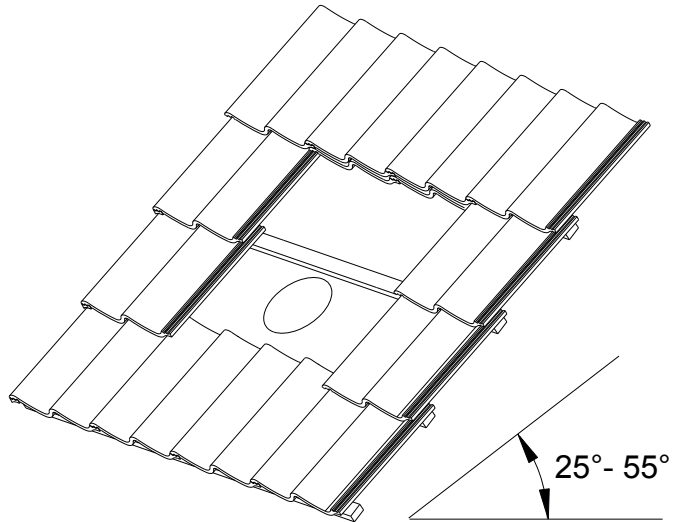

# PITCHED ROOF FLASHING DX

The new lead

INNOVATIVE  
**PARTNER**

**M&G Group**<sup>®</sup>

INNOVATIVE  
**PARTNER**

**Innovative partner** in flue venting & ventilation solutions

[mg-group.com](http://mg-group.com)