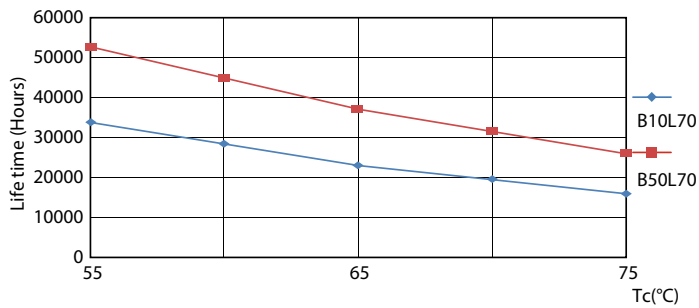

Lumen Maintenance Diagram - CorePro LEDtube 1200mm UO 17.7W 830 T8

LifetimeVsTc