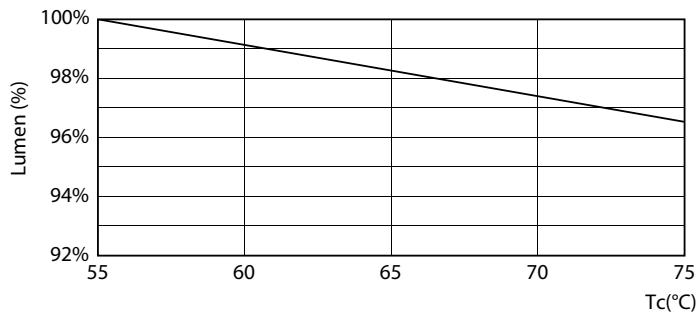

Light Distribution Diagram - CorePro LEDtube 1200mm UO 17.7W 830 T8

Spectral Power Distribution Colour - CorePro LEDtube 1200mm UO 17.7W 830 T8

CorePro LED-buis EM/Mains T8

Levensduur

Life Expectancy Diagram