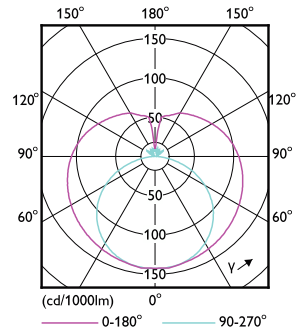

Light Distribution Diagram - CorePro LEDtube 1200mm UO 17.7W 830 T8