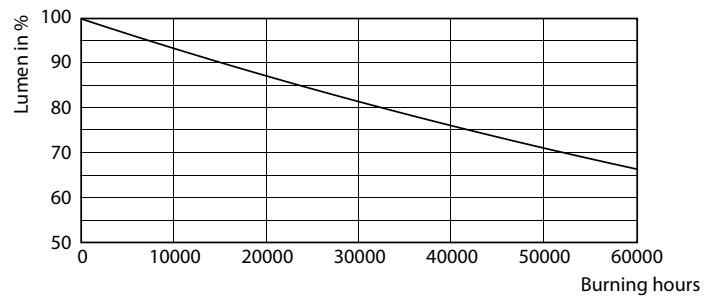

FailureRate