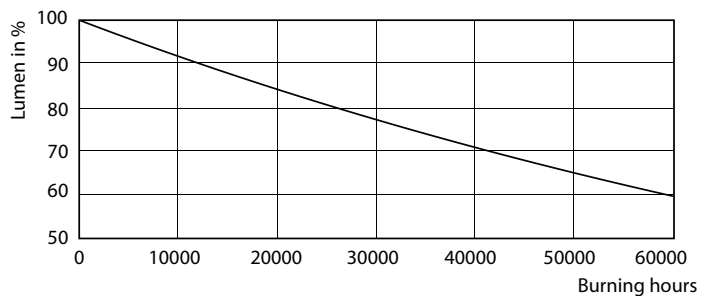

Lumen Maintenance Diagram - MAS LED ExpertColor 5.5-50W GU10 930 36D