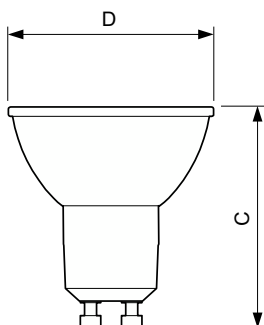

Maatschets

Product	D	C
MAS LED ExpertColor 5.5-50W GU10 930 36D	50 mm	54 mm

MASTER LEDspot ExpertColor MV

Fotometrische gegevens

Accent Lighting Spots - MAS LED ExpertColor 5.5-50W GU10 930 36D

Spectral Power Distribution Colour - MAS LED ExpertColor 5.5-50W GU10 930 36D