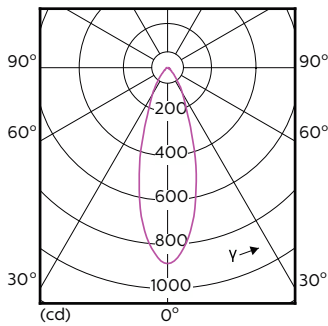

Maatschets

Product	D	C
MAS LED ExpertColor 5.5-50W GU10 930 36D	50 mm	54 mm

MASTER LEDspot ExpertColor MV

Fotometrische gegevens

Accent Lighting Spots - MAS LED ExpertColor 5.5-50W GU10 930 36D

Spectral Power Distribution Colour - MAS LED ExpertColor 5.5-50W GU10 930 36D