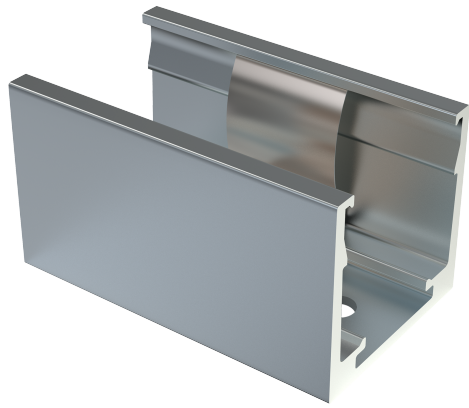

General

Housing Color	Matte Silver
Material	Aluminum
Weight (g)	14

Disclaimer

Due to the technical evolution and improvement of our products, the data provided in this document may be updated on a regular basis, and as such, confirmation of this information is strongly recommended prior to the order process. OneEightyOne is not responsible for any discrepancies in this document following changes in our products. We reserve the right to make technical changes to our products and to change information, at its sole discretion, without notice.